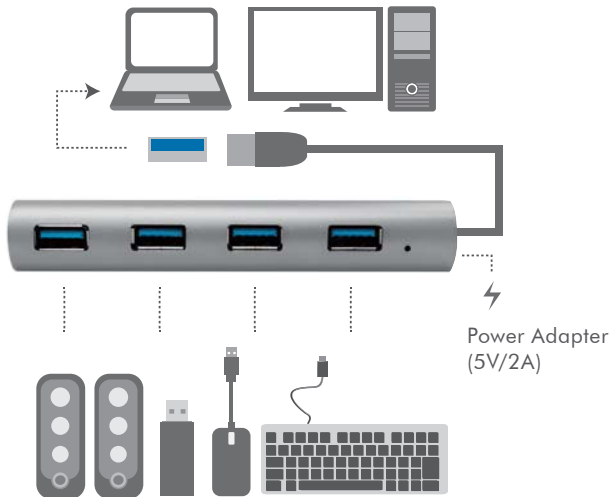

LogiLink®

USB3.0 4-Port Hub

Art. No.: UA0307

Instant 4 USB ports expansion to your computer or laptop!

Features:

- » Stylish aluminum casing, ideal companion for work or traveling
- » 4 x USB 3.0 Type A(F); 1 x USB3.0 Male Cable
- » Supports USB3.0, High-speed transfer rate up to 5Gbps
- » Compliant to USB3.0/USB2.0/USB1.1 specification
- » Supports Plug & Play
- » Compatible with Mac OS / Windows / Chrome OS / Android / Linux

Package Contents:

- » 1 x USB3.0 4-Port Hub
- » 1 x Power Adapter 5V/2A
- » 1 x User Manual

Package Informations:

- » Packing Dimension: 180 x 140 x 55mm
- » Packing Weight: 0.3253kg
- » Carton Dimension: 565 x 330 x 220mm
- » Carton Q'ty: 30pcs
- » Carton Weight: 10.36kg