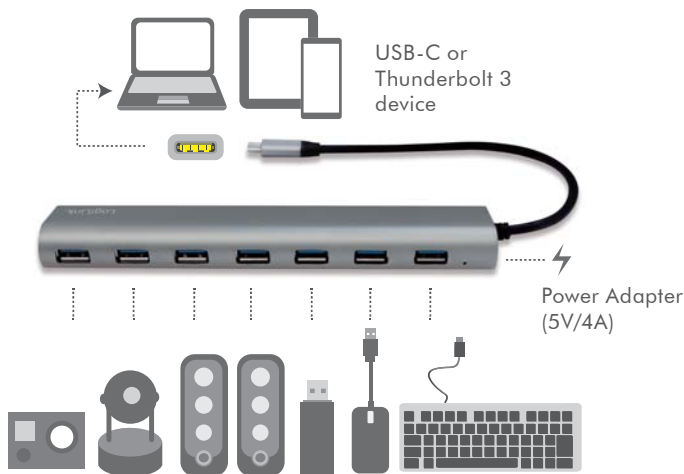

LogiLink®

USB-C 4-Port Hub

Art. No.: UA0309

Instant 4 USB ports expansion to your USB-C™ or Thunderbolt 3™ laptop, smartphone or tablet!

Features:

- » Stylish aluminum casing, ideal companion for work or traveling
- » 4 x USB 3.0 Type A(F); 1 x USB-C™ Male Cable
- » Support USB3.1 Gen 1 standard (Thunderbolt 3 compatible), and high-speed transfer rate up to 5Gbps
- » Backward compatible with to USB3.0/USB2.0/USB1.1
- » Support Plug & Play
- » Compatible with Mac OS/Windows/Chrome OS/Android/Linux

Stylish aluminum design

5V/2A power adapter included

Compatible Devices:

Apple	2015 MacBook, 2016 MacBook 2016/2017 MacBook Pro
Dell	XPS13
Google	Chromebook Pixel 2015
HP	EliteBook Folio G1
Acer	Switch Alpha 12

LogiLink®

USB-C 4-Port Hub

Art. No.: UA0309

Package Contents:

- » 1 x USB-C 4-Port Hub
- » 1 x Power Adapter 5V/2A
- » 1 x User Manual

Package Informations:

- » Packing Dimension: 180 x 140 x 55mm
- » Packing Weight: 0.3253kg
- » Carton Dimension: 565 x 330 x 220mm
- » Carton Q'ty: 30pcs
- » Carton Weight: 10.36kg