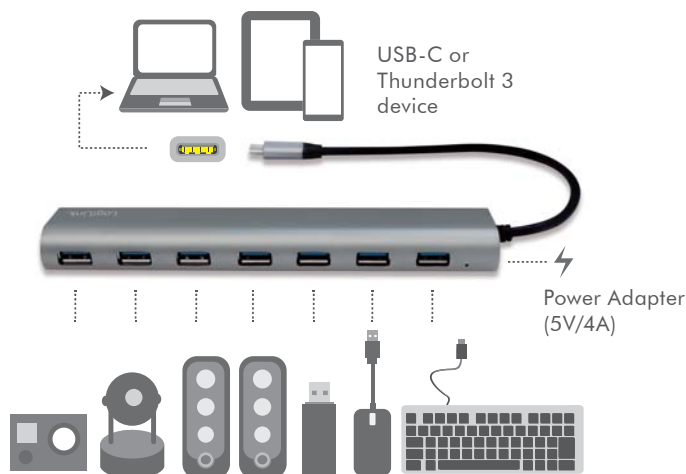

LogiLink®

USB-C 7-Port Hub

Art. No.: UA0310

Instant 7 USB ports expansion to your USB-C™ or Thunderbolt 3™ laptop, smartphone or tablet!

Features:

- » Stylish aluminum casing, ideal companion for work or traveling
- » 7 x USB 3.0 Type A(F); 1 x USB-C™ Male Cable
- » Support USB3.1 Gen 1 standard (Thunderbolt 3 compatible), and high-speed transfer rate up to 5Gbps
- » Backward compatible with to USB3.0/USB2.0/USB1.1
- » Support Plug & Play
- » Compatible with Mac OS/Windows/Chrome OS/Android/Linux

Stylish aluminum design

5V/4A power adapter included

Compatible Devices:

Apple	2015 MacBook, 2016 MacBook 2016/2017 MacBook Pro
Dell	XPS13
Google	Chromebook Pixel 2015
HP	EliteBook Folio G1
Acer	Switch Alpha 12

Best Connectivity

LogiLink®

USB-C 7-Port Hub

Art. No.: UA0310

Package Contents:

- » 1 x USB-C 7-Port Hub
- » 1 x Power Adapter 5V/4A
- » 1 x User Manual

Package Informations:

- » Packing Dimension: 226 x 140 x 55mm
- » Packing Weight: 0.36kg
- » Carton Dimension: 480 x 300 x 300mm
- » Carton Q'ty: 20pcs
- » Carton Weight: 7.9kg