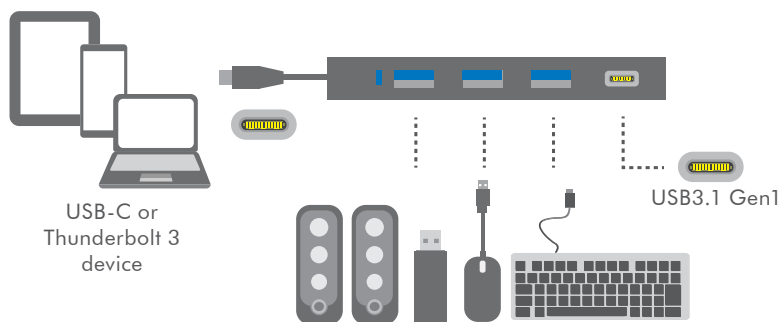

LogiLink®

Ultra-Slim USB-C 4-Port Hub

Art. No.: UA0311

Instant 4 USB ports expansion to your USB-C™ or Thunderbolt 3™ computer, smartphone or tablet!

Features:

- » Ultra-Slim, bring your hub everywhere
- » 3 x USB 3.0 Type A(F) + 1 x USB-C; 1 x USB-C Male Cable
- » Supports USB3.1 Gen 1 standard (Thunderbolt 3 compatible), and high-speed transfer rate up to 5Gbps
- » Backward compatible with to USB3.0/USB2.0/USB1.1
- » Compatible with Mac OS/Windows/Chrome OS/Android/Linux
- » Product dimension: 300 x 30 x 10mm (cable included)
- » Product weight: 37g

1cm Ultra-Slim thickness

LED indication

Compatible Devices:

Apple	2015 MacBook, 2016 MacBook 2016/2017 MacBook Pro
Dell	XPS13
Google	Chromebook Pixel 2015
HP	EliteBook Folio G1
Acer	Switch Alpha 12

USB3.1 Gen1 port

LogiLink®

Ultra-Slim USB-C 4-Port Hub

Art. No.: UA0311

Package Contents:

- » 1 x USB-C 4-Port Hub
- » 1 x User Manual

Package Informations:

- » Packing Dimension: 185 x 75 x 25mm
- » Packing Weight: 0.066kg
- » Carton Dimension: 565 x 330 x 220mm
- » Carton Q'ty: 80pcs
- » Carton Weight: 5.94kg