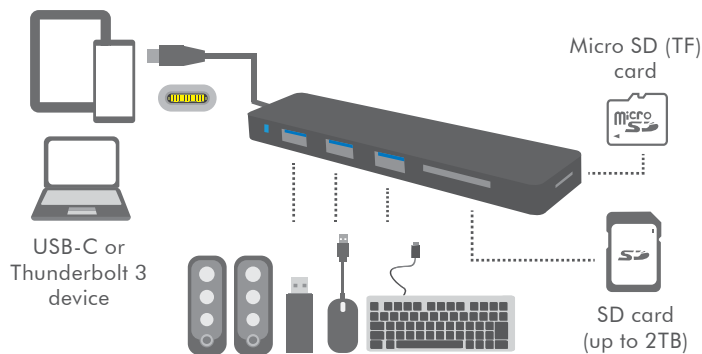

LogiLink®

Ultra-Slim USB-C 3-Port Hub with Card Reader

Art. No.: UA0312

Instant 3 USB ports expansion with card reader to USB-C™ or Thunderbolt 3™ computer, smartphone or tablet!

Features:

- » Ultra-Slim, bring your hub everywhere
- » 3 x USB 3.0 Type A(F); 1 x USB-C Male Cable
- » Supports USB3.1 Gen 1 standard (Thunderbolt 3 compatible), and high-speed transfer rate up to 5Gbps
- » Backward compatible with to USB3.0/USB2.0/USB1.1
- » Support two memory cards at the same time:
 - SD / SDHC / SDXC
 - Micro SD / Micro SDHC / Micro SDXC
- » Compatible with Mac OS/Windows/Chrome OS/Linux
- » Product dimension: 324 x 29 x 10mm (cable included)
- » Product weight: 40g

1cm Ultra-Slim thickness

LED indication

Support two memory cards at the same time

Compatible Devices:

Apple	2015 MacBook, 2016 MacBook 2016/2017 MacBook Pro
Dell	XPS13
Google	Chromebook Pixel 2015
HP	EliteBook Folio G1
Acer	Switch Alpha 12

LogiLink®

Ultra-Slim USB-C 3-Port Hub with Card Reader

Art. No.: UA0312

Package Contents:

- » 1 x USB-C 3-Port Hub with Card Reader
- » 1 x User Manual

Package Informations:

- » Packing Dimension: 185 x 75 x 25mm
- » Packing Weight: 0.0695kg
- » Carton Dimension: 565 x 330 x 220mm
- » Carton Q'ty: 80pcs
- » Carton Weight: 6.22kg