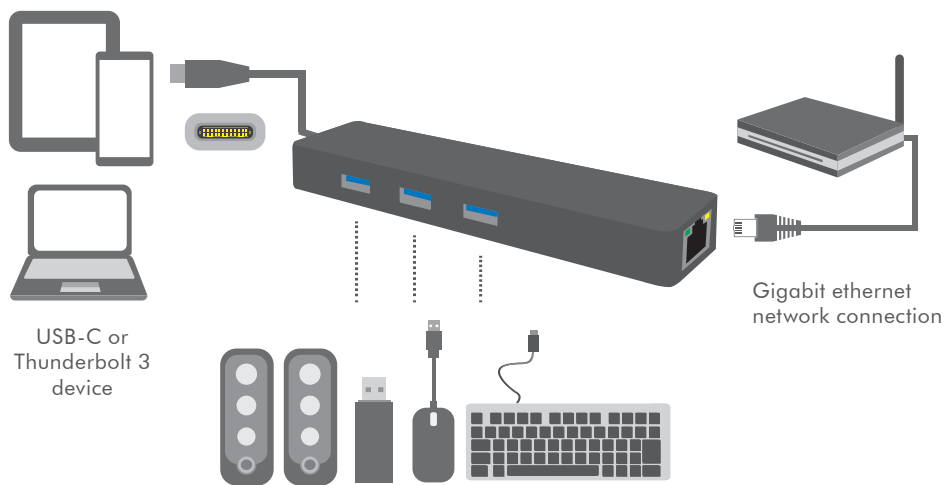

LogiLink®

USB-C 3-Port Hub with Gigabit Adapter

Art. No.: UA0313

Instant 3 USB ports expansion and 10/100/1000Mbps network connection through USB-C™ or Thunderbolt 3™ port

Features:

- » Port: 1 x RJ-45 port; 3 x USB 3.0 Type A(F); 1 x USB-C Cable
- » Supports USB3.1 Gen 1 standard (Thunderbolt 3 compatible), and high-speed transfer rate up to 5Gbps
- » Backward compatible with to USB3.0/USB2.0/USB1.1
- » Support 10/100/1000Mbps Gigabit Ethernet
- » Support suspend mode and remote wake up via link-up (WOL), magic packet or external pin
- » Support automatic loading of ethernet ID, USB descriptors and adapter configuration from EEPROM after power-on initialization
- » Support Plug & Play
- » Support Windows and MAC OS
- » Product dimension: 319 x 29 x 15mm (cable included)
- » Product weight: 40g

Package Contents:

- » 1 x USB-C 3-Port Hub with Gigabit Adapter
- » 1 x User Manual

Package Informations:

- » Packing Dimension: 185 x 75 x 25mm
- » Packing Weight: 0.0745kg
- » Carton Dimension: 565 x 330 x 220mm
- » Carton Q'ty: 80pcs
- » Carton Weight: 6.62kg