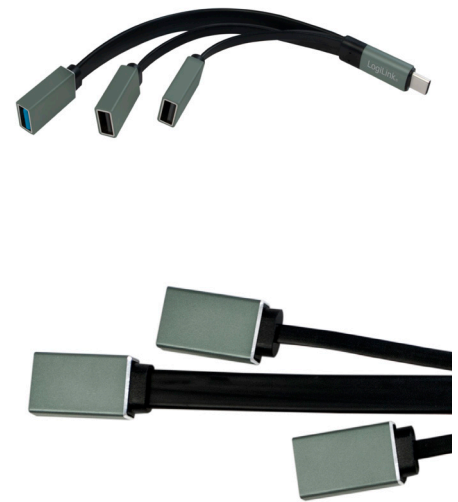

LogiLink®

USB-C 3-Port Hub

Art. No.: UA0315

Connect any three standard USB-A device to your USB-C laptop, smartphone, tablet simultaneously!

Features:

- » Ideal for connecting USB 3.0/2.0 accessories & devices (powerbank/flash drive/hub/keyboard & mouse) on USB-C computer/tablet/smartphones.
- » Ports: 1 x USB 3.0 Type A(F); 2 x USB 2.0 Type A(F)
- » Convert USB 3.1 type-C port to USB 3.0 or USB2.0 port; max transfer rate of 5Gbps for USB3.0 and 480Mbps for USB2.0.
- » Reversible USB Type C connector. Plug and play design. No external driver or software installation needed.
- » Stylish Aluminum housing with flexible cable.
- » Supports Windows 7/8/10 and MAC OS 10.x or above.

*Also compatible with ASUS and DELL devices with USB-C port.

Flexible cable

UA0315

Made in China

RoHS
compliant

* The specifications and pictures are subject to change without notice.
*All trade names referenced are the registered namework of their respective owners.

Best Connectivity

LogiLink®

USB-C 3-Port Hub

Art. No.: UA0315

USB-C devices

Plug and Play

USB-A devices

Package Contents: