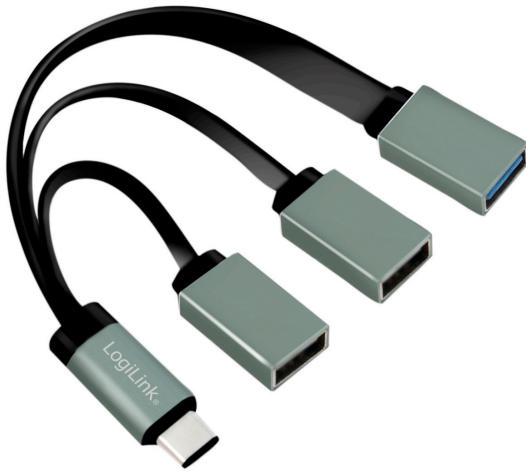

LogiLink®

USB-C 3-Port Hub

Art. No.: UA0315

Connect any three standard USB-A device to your USB-C laptop, smartphone, tablet simultaneously!

Features:

- » Ideal for connecting USB 3.0/2.0 accessories & devices (powerbank/flash drive/hub/keyboard & mouse) on USB-C computer/tablet/smartphones.
- » Ports: 1 x USB 3.0 Type A(F); 2 x USB 2.0 Type A(F)
- » Convert USB 3.1 type-C port to USB 3.0 or USB2.0 port; max transfer rate of 5Gbps for USB3.0 and 480Mbps for USB2.0.
- » Reversible USB Type C connector. Plug and play design. No external driver or software installation needed.
- » Stylish Aluminum housing with flexible cable.
- » Supports Windows 7/8/10 and MAC OS 10.x or above.

*Also compatible with ASUS and DELL devices with USB-C port.

Flexible cable

UA0315

Made in China

RoHS
compliant

* The specifications and pictures are subject to change without notice.
*All trade names referenced are the registered namework of their respective owners.

Best Connectivity

LogiLink®

USB-C 3-Port Hub

Art. No.: UA0315

USB-C devices

Plug and Play

USB-A devices

Package Contents: