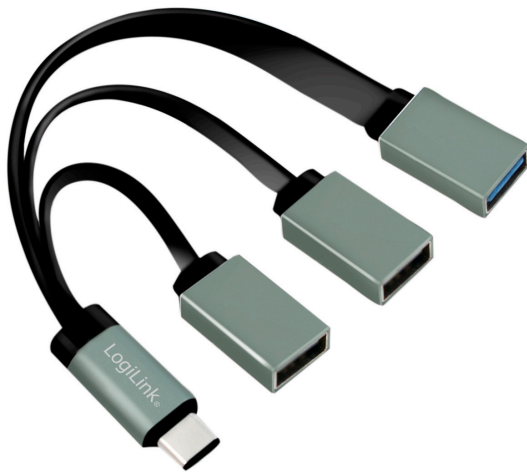

LogiLink®

USB-C 3-Port Hub

Art. No.: UA0315

Connect any three standard USB-A device to your USB-C laptop, smartphone, tablet simultaneously!

Features:

- » Ideal for connecting USB 3.0/2.0 accessories & devices (powerbank/flash drive/hub/keyboard & mouse) on USB-C computer/tablet/smartphones.
- » Ports: 1 x USB 3.0 Type A(F); 2 x USB 2.0 Type A(F)
- » Convert USB 3.1 type-C port to USB 3.0 or USB2.0 port; max transfer rate of 5Gbps for USB3.0 and 480Mbps for USB2.0.
- » Reversible USB Type C connector. Plug and play design. No external driver or software installation needed.
- » Stylish Aluminum housing with flexible cable.
- » Supports Windows 7/8/10 and MAC OS 10.x or above.

Aluminum casing

Compatible Devices:

Apple	2015 MacBook, 2016 MacBook 2016 MacBook Pro
Google	Pixel C
HP	Elitebook Folio G1, Elite X2 G1 1010 Elite X3, Spectr X360 13"
HTC	10
Lenovo	X1
Microsoft	Lumia 950XL
Nintendo	Switch
Samsung	TabPro 5

*Also compatible with ASUS and DELL devices with USB-C port.

Flexible cable

UA0315

Made in China

RoHS
compliant

* The specifications and pictures are subject to change without notice.
*All trade names referenced are the registered namework of their respective owners.

Best Connectivity

LogiLink®

USB-C 3-Port Hub

Art. No.: UA0315

USB-C devices

Plug and Play

USB-A devices

Package Contents: