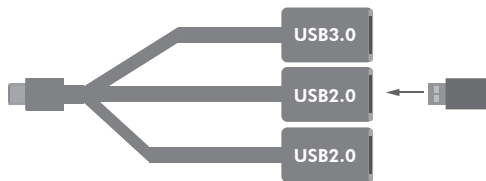

Best Connectivity

LogiLink®

USB-C 3-Port Hub

Art. No.: UA0315

USB-C devices

Plug and Play

USB-A devices

Package Contents:

- » 1 x USB-C Hub
- » 1 x User Manual

Package Informations:

- » Packing Dimension: 120 x 75 x 25mm
- » Packing Weight: 0.05kg
- » Carton Dimension: 520 x 320 x 145mm
- » Carton Q'ty: 80pcs
- » Carton Weight: 4.15kg