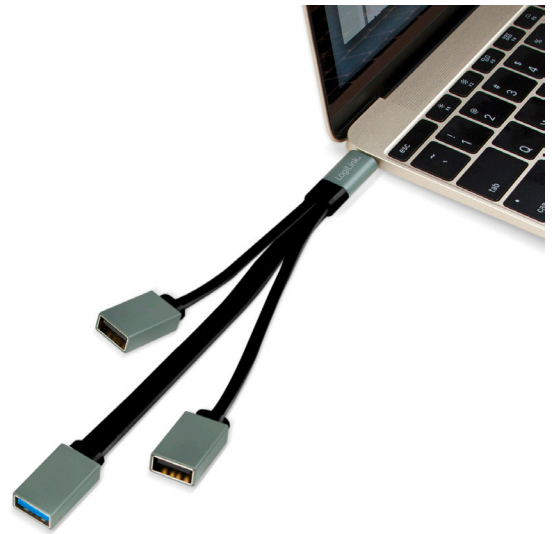

LogiLink®

USB-C 3-Port Hub

Art. No.: UA0315

Connect any three standard USB-A device to your USB-C laptop, smartphone, tablet simultaneously!

Features:

- » Ideal for connecting USB 3.0/2.0 accessories & devices (powerbank/flash drive/hub/keyboard & mouse) on USB-C computer/tablet/smartphones.
- » Ports: 1 x USB 3.0 Type A(F); 2 x USB 2.0 Type A(F)
- » Convert USB 3.1 type-C port to USB 3.0 or USB2.0 port; max transfer rate of 5Gbps for USB3.0 and 480Mbps for USB2.0.
- » Reversible USB Type C connector. Plug and play design. No external driver or software installation needed.
- » Stylish Aluminum housing with flexible cable.
- » Supports Windows 7/8/10 and MAC OS 10.x or above.

*Also compatible with ASUS and DELL devices with USB-C port.

Flexible cable

UA0315

Made in China

RoHS
compliant

* The specifications and pictures are subject to change without notice.
*All trade names referenced are the registered namework of their respective owners.

Best Connectivity

LogiLink®

USB-C 3-Port Hub

Art. No.: UA0315

USB-C devices

Plug and Play

USB-A devices

Package Contents: