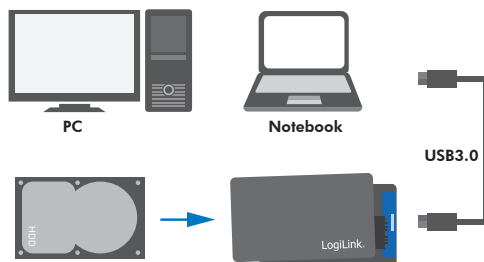

LogiLink®

USB3.0 HDD Enclosure For 2.5" (6.35cm) SATA HDD/SSD

Art. No.: UA0339

The perfect external enclosure to safeguard 2.5" (6.35cm) HDD/SSD and uses USB3.0 connection to PC/Mac.

Features:

- » Screwless design
- » Compact and easy to carry
- » Connects to 2.5"(6.35cm) SATA 1.5G/3G/6G HDD/SSD up to 9.5mm height
- » Compliant with USB3.0 (5Gbps), USB2.0 (480Mbps) and 1.1 (12Mbps) Specification
- » Silent operation, safe and stable for data transfer
- » Plug-and-Play
- » Support Windows 7/8/10 and Mac OS

install the SATA HDD/SSD and connect to PC

Package Contents:

- » 1 x USB3.0 SATA HDD Enclosure
- » 1 x USB3.0 Cable
- » 1 x User Manual

Package Information:

- » Packing Dimension: 133 x 90 x 25mm
- » Packing Weight: 0.09kg
- » Carton Dimension: 290 x 270 x 200mm
- » Carton Q'ty: 40pcs
- » Carton Weight: 3.9kg