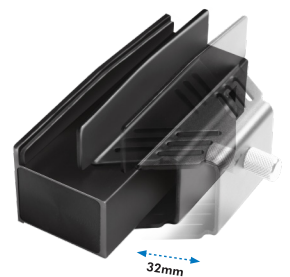

LogiLink®

USB3.0 Aluminum 4-Port Clamp Hub for Monitors and Tabletop

Art. No.: UA0348

Easy Installation

The hub features a solid aluminum construction with adjustable knob for effortless installation.

Attach to Flat Monitor or Tabletop

Can be attached to flat monitor or a tabletop up to 32mm.

Best Connectivity

RoHS
compliant

* The specifications and pictures are subject to change without notice.
* All trade names referenced are the registered network of their respective owners.

Made in China

LogiLink®

USB3.0 Aluminum 4-Port Clamp Hub for Monitors and Tabletop

Art. No.: UA0348

Specification:

Input	USB3.0, type-B, female
Output	USB3.0, type-A, female x 4
USB3.0 Data Transfer Rate	Up to 5 Gbps
Color	Black
Product Dimension	96 x 50 x 45mm
Product Weight	0.03kg
Cable Length	150mm