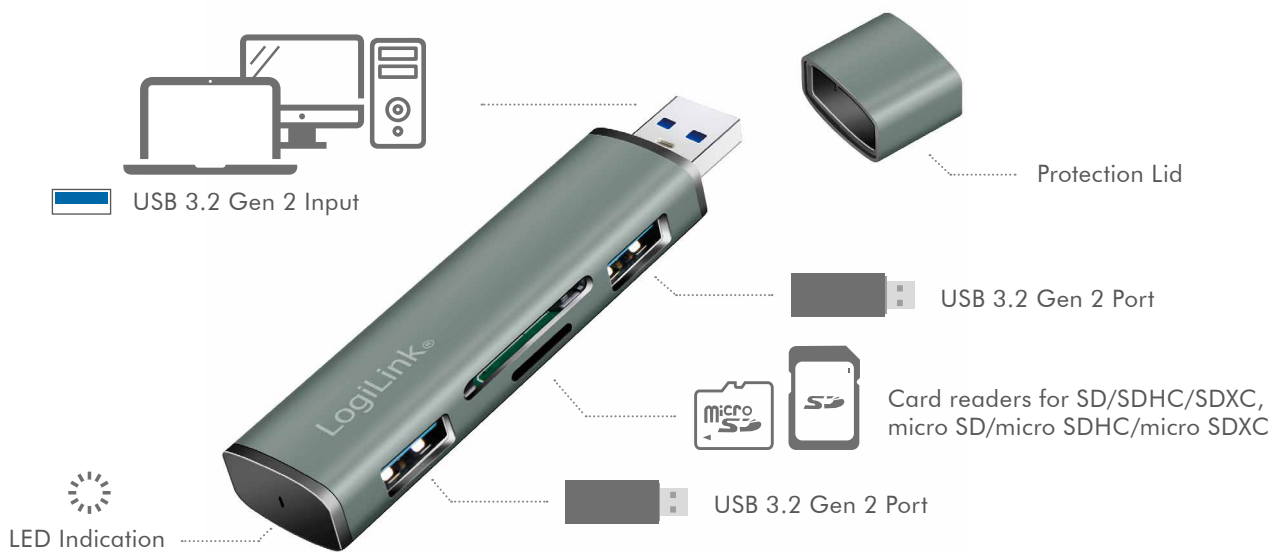

LogiLink®

USB 3.2 Gen 2 2-Port Hub with Card Readers

Art. No.: UA0394

Compact design for easy carrying and instant 2 USB 3.2 Gen 2 ports + card readers expansion to your computer or laptop!

Features:

- » Expand 2x USB 3.2 Gen 2 ports and 2x card readers to computer or laptop
- » Compliant to USB 3.2 Gen 2 with transfer rate up to 10 Gbps
- » Integrated card reader for microSD and SD cards
- » Supports hot swap and Plug & Plug; no driver installation required
- » Supports Windows, Mac OS, Linux, Android and Chrome OS

*The specifications and pictures are subject to change without prior notice.
*All trade names referenced are the registered trademarks of their respective owners.

UA0394

Made in China

Specifications:

Input Port	USB-A male
Output Ports	2x USB-A female, 1x micro SD card slot and 1x SD card slot
Data Transfer Rate	Up to 10 Gbps
Supported Memory Card Capacity	Up to 1 TB
Power By	USB bus power
Protections	Over-current and over-voltage
LED Indication	Blue LED
Color	Space grey
Housing Material	Aluminum
Compatible Operating Systems	Windows 7/8/8.1/10/11, Mac OS, Linux, Android and Chrome OS
Operating Temperature	0–45°C
Operating Humidity	25–60% RH (no condensation)
Dimensions	9.1 x 2 x 1.2 cm
Weight	20.5 g

Package Contents:

- » 1x USB 3.2 Gen 2 2-Port Hub with Card Readers
- » 1x User Manual

Package Information:

- » Packing Dimension: 75 x 25 x 95 mm
- » Packing Weight: 0.04 kg
- » Carton Dimension: 400 x 270 x 245 mm
- » Carton Q'ty: 100 pcs
- » Carton Weight: 4.3 kg