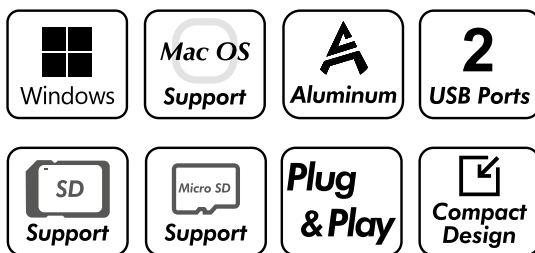

LogiLink®

USB 3.2 Gen 2 2-Port Hub with Card Readers

Art. No.: UA0394

Compact design for easy carrying and instant 2 USB 3.2 Gen 2 ports + card readers expansion to your computer or laptop!

Features:

- » Expand 2x USB 3.2 Gen 2 ports and 2x card readers to computer or laptop
- » Compliant to USB 3.2 Gen 2 with transfer rate up to 10 Gbps
- » Integrated card reader for microSD and SD cards
- » Supports hot swap and Plug & Plug; no driver installation required
- » Supports Windows, Mac OS, Linux, Android and Chrome OS

*The specifications and pictures are subject to change without prior notice.
*All trade names referenced are the registered trademarks of their respective owners.

UA0394

Made in China

Specifications:

Input Port	USB-A male
Output Ports	2x USB-A female, 1x micro SD card slot and 1x SD card slot
Data Transfer Rate	Up to 10 Gbps
Supported Memory Card Capacity	Up to 1 TB
Power By	USB bus power
Protections	Over-current and over-voltage
LED Indication	Blue LED
Color	Space grey
Housing Material	Aluminum
Compatible Operating Systems	Windows 7/8/8.1/10/11, Mac OS, Linux, Android and Chrome OS
Operating Temperature	0–45°C
Operating Humidity	25–60% RH (no condensation)
Dimensions	9.1 x 2 x 1.2 cm
Weight	20.5 g