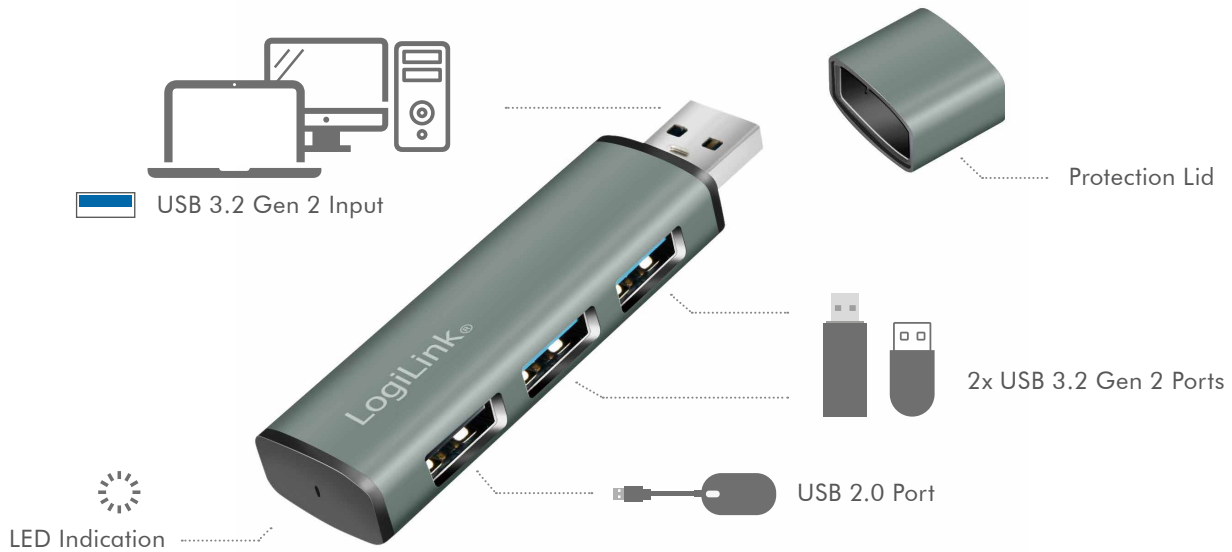

LogiLink®

USB 3.2 Gen 2 3-Port Hub

Art. No.: UA0395

Compact design for easy carrying and instant 2 USB 3.2 Gen 2 ports + 1 USB 2.0 port expansion to your computer or laptop!

Features:

- » Expand 2x USB 3.2 Gen 2 ports and 1x USB 2.0 port to a computer/laptop
- » Compliant to USB 3.2 Gen 2 with transfer rate up to 10 Gbps
- » Supports hot swap and Plug & Plug; no driver installation required
- » Supports Windows, Mac OS, Linux, Android and Chrome OS

*The specifications and pictures are subject to change without prior notice.
*All trade names referenced are the registered trademarks of their respective owners.

Specifications:

Input Port	USB-A male
Output Ports	2x USB 3.2 Gen 2 type-A female, 1x USB 2.0 type-A female
Data Transfer Rate	Up to 10 Gbps
Power By	USB bus power
Protections	Over-current and over-voltage
LED Indication	Blue LED
Color	Space grey
Housing Material	Aluminum
Compatible Operating Systems	Windows 7/8/8.1/10/11, Mac OS, Linux, Android and Chrome OS
Operating Temperature	0–45°C
Operating Humidity	25–60% RH (no condensation)
Dimensions	8.35 x 2.02 x 1.2 cm
Weight	18.9 g

Package Contents:

- » 1x USB 3.2 Gen 2 3-Port Hub
- » 1x User Manual

Package Information:

- » Packing Dimension: 75 x 25 x 95 mm
- » Packing Weight: 0.04 kg
- » Carton Dimension: 400 x 270 x 245 mm
- » Carton Q'ty: 100 pcs
- » Carton Weight: 4.15 kg