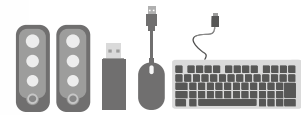

Expand Your Potential

This USB-C Docking Station is a portable and lightweight 6-in-1 expansion dock; offers convenient access to multiple devices on your Steam Deck™, iPad, game consoles and other USB-C devices.

6-in-1 Expansion

Instantly expand your USB-C device with:

- 1x HDMI output port
- 1x RJ45 port
- 3x USB 3.0 ports
- 1x USB-C PD 100 W

USB 3.2 Gen 1
Type-C Input

90°
Angled

RJ45 Gigabit
Ethernet Port

3x USB 3.0 Ports