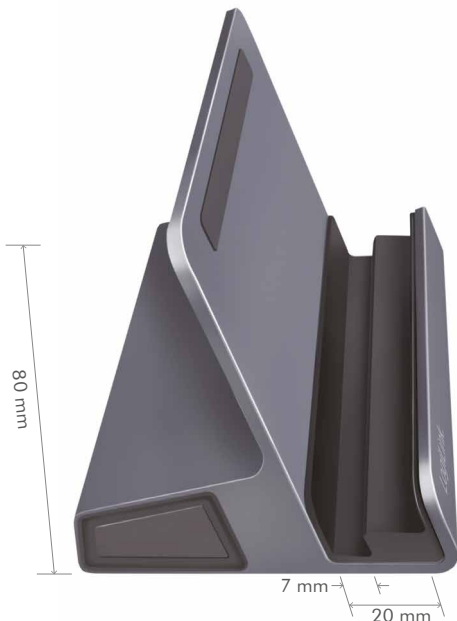

Expand Your Potential

This USB-C Docking Station is a portable and lightweight 6-in-1 expansion dock; offers convenient access to multiple devices on your Steam Deck™, iPad, game consoles and other USB-C devices.

6-in-1 Expansion

Instantly expand your USB-C device with:

- 1x HDMI output port
- 1x RJ45 port
- 3x USB 3.0 ports
- 1x USB-C PD 100 W

USB 3.2 Gen 1
Type-C Input

90°
Angled

RJ45 Gigabit
Ethernet Port

3x USB 3.0 Ports

HDMI Port
4K/60 Hz

USB-C 100 W
Power Delivery

100W
Power Delivery

Lighting-Fast USB-C Charging

Supports a maximum input of 100 W, which gives you high speed charging to your device while maintaining full functionality of all other ports.

Wide Compatibilities

The Docking Station Stand is not only for Steam Deck and iPad, but also for game consoles and tablet/smartphones with USB-C port.

*The stand can hold any USB-C device with thickness within 20 mm, it does not effect the Docking Station's function even if your device is thicker.