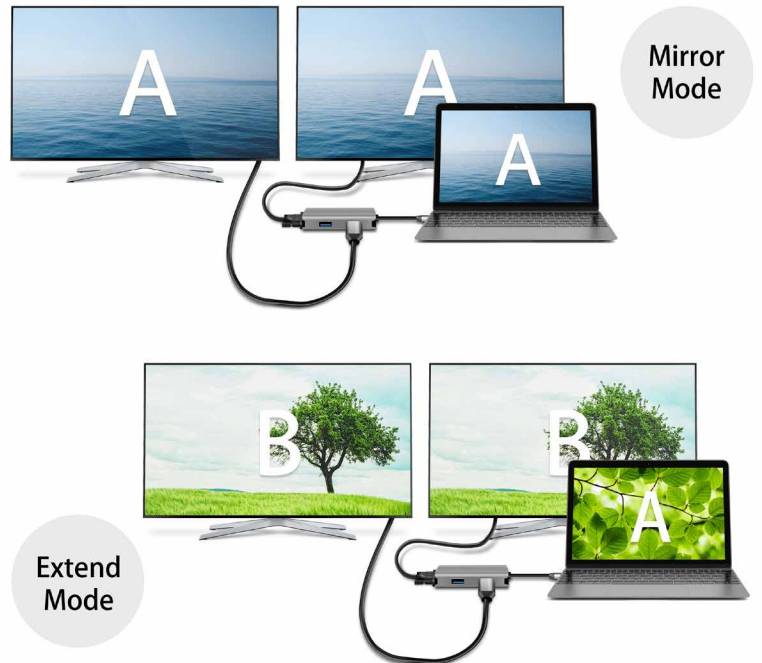

## Expand Your USB-C Devices' Capabilities

This USB-C Docking Station is a portable and lightweight 7-in-1 expansion dock; simply connect projectors, 4K monitors, USB flash drives and gigabit ethernet on your USB-C laptop/tablet. The extra USB-C PD port keeps your laptop charging while providing power to each external device. Great for increasing your work efficiency and making life easier.

## Convenient USB-C Charging

Power supply via the 100 W USB-C Power Delivery port for keeps your laptop/tablet fully charged while you're using all the other devices on the docking.

### Fast Data Transfer

Connect your laptop/tablet via the USB-C port (Thunderbolt 3 compatible) to give you extra ports to connect your peripherals. Quick data transfer speeds up to 5 Gbps.

### Crystal Clear & Simultaneous Video Output

Extend up to two monitors through one HDMI port and one VGA port at the same time. Easily stream videos to a HDTV, monitor or projector; enjoy your crisp and colorful pictures.