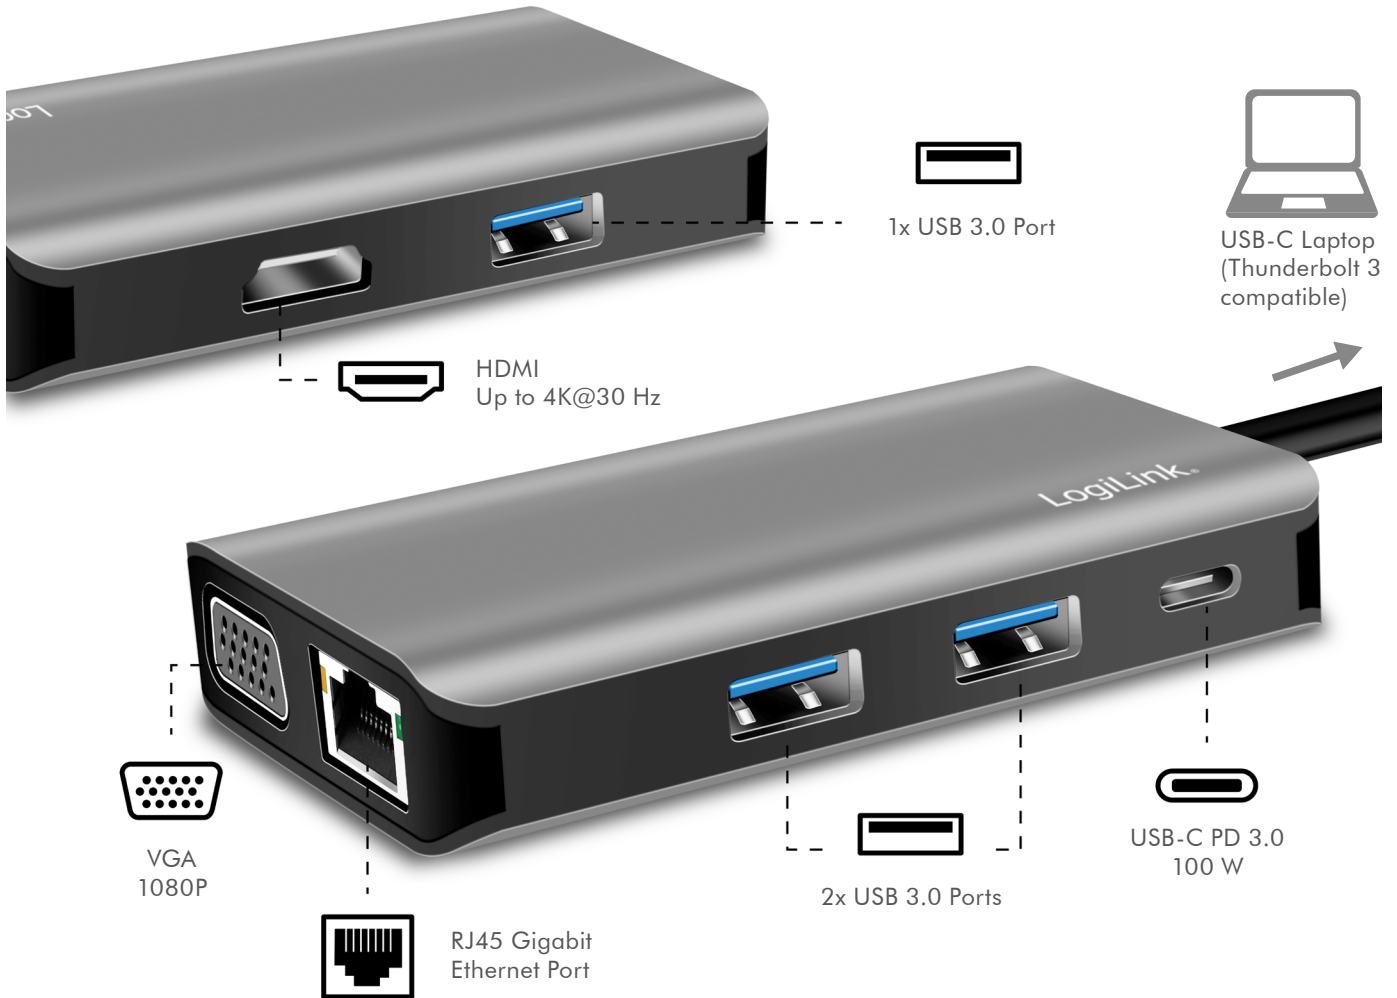

## USB 3.2 Gen 1 USB-C™ Docking Station

7-Port, 100 W USB-PD

Art. No.: UA0410

## Expand Your USB-C Devices' Capabilities

This USB-C Docking Station is a portable and lightweight 7-in-1 expansion dock; simply connect projectors, 4K monitors, USB flash drives and gigabit ethernet on your USB-C laptop/tablet. The extra USB-C PD port keeps your laptop charging while providing power to each external device. Great for increasing your work efficiency and making life easier.

## 7-in-1 Expansion

Instantly expand your USB-C laptop/tablet with:

- 1x RJ45 Gigabit Ethernet port
- 1x HDMI output port
- 1x VGA output port
- 3x USB 3.0 ports
- 1x USB-C PD 100 W

## Convenient USB-C Charging

Power supply via the 100 W USB-C Power Delivery port for keeps your laptop/tablet fully charged while you're using all the other devices on the docking.