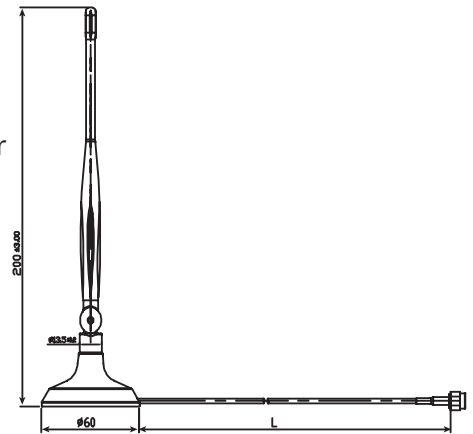

Art No. WL0089

Wireless Omni Antenna, 5dBi

Extend the transmitting distance of the wireless signals and improve the wireless range.

Specification:

- SMA male reverse connector
- 5dBi Omni Antenna type
- Desktop type with fixed cable
- Cable: RG174, 1.3M
- Frequency range: 2.4 - 2.5GHz
- Gain: 5 dBi
- V.S.W.R. < 2.0
- Impedance: 50Ω
- Beam Width: H Plane 360° /E Plane: 35°
- Polarization: Linear, Vertical
- Usable for Wireless IEEE 802.11 b/g/n
- Used for wireless router, access point or the adapter with detachable reversed SMA antenna connection

Feature:

- SMA male reverse connector
- Antenna type 5 dBi Indoor Omni Antenna
- Desktop type
- Fixed cable length: 1.3M

Packaging Information:

- Packing Dimension: 110x240x55 mm
- Packing Weight: 0.13kg
- Carton Dimension: 540x485x255 mm
- Carton Q'ty: 50pcs
- Carton Weight: 7.95kgs