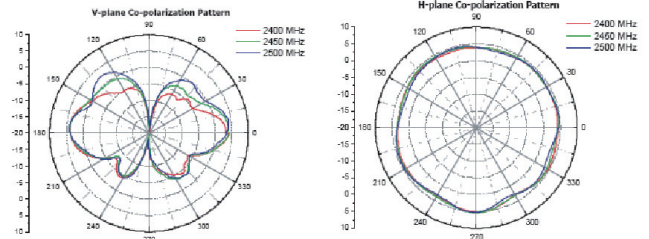

Art No. WL0089

Wireless Omni Antenna, 5dBi

Extend the transmitting distance of the wireless signals and improve the wireless range.

Specification:

- SMA male reverse connector
- 5dBi Omni Antenna type
- Desktop type with fixed cable
- Cable: RG174, 1.3M
- Frequency range: 2.4 - 2.5GHz
- Gain: 5 dBi
- V.S.W.R. < 2.0
- Impedance: 50Ω
- Beam Width: H Plane 360° /E Plane: 35°
- Polarization: Linear, Vertical
- Usable for Wireless IEEE 802.11 b/g/n
- Used for wireless router, access point or the adapter with detachable reversed SMA antenna connection

Feature:

- SMA male reverse connector
- Antenna type 5 dBi Indoor Omni Antenna
- Desktop type
- Fixed cable length: 1.3M

Packaging Information:

- Packing Dimension: 110x240x55 mm
- Packing Weight: 0.13kg
- Carton Dimension: 540x485x255 mm
- Carton Q'ty: 50pcs
- Carton Weight: 7.95kgs