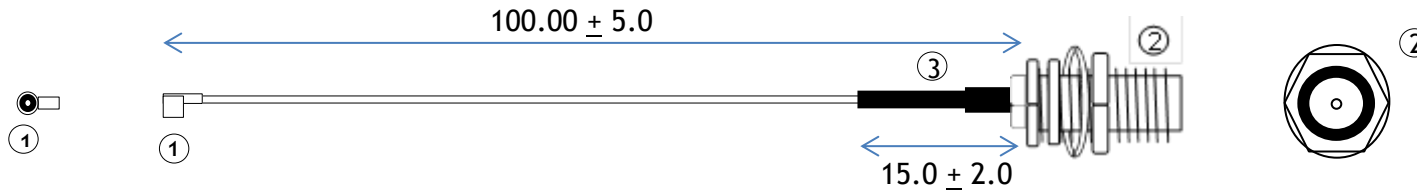

Part No. LPRS-UFL-N-N-100-SMA-S-F-B	Revisions		Drawn RH	Date 28/12/16	Checked	Date
	Rev V1.0	Description SMA Jack to IPEX U.FL 100mm cable				

Tel: +44 (0) 1993 709418/776488
Fax Sales: +44 (0) 1993 708575
Fax Admin: +44 (0) 1993 705415
Email: info@lprs.co.uk
Website: www.lprs.co.uk

1	I-PEX MHF II U.FL connector
2	SMA (Nut and washer incl.)
3	Heat shrink tube Length 15mm
Specification	
Impedance	50Ω
Freq. Range	0 to 6GHz
Not to scale	
Page 1 of 1	

Head Office:-
Low Power Radio Solutions Ltd
Two Rivers Industrial Estate,
Station lane, Witney Oxon OX284BH
Registered in England No. 1921587