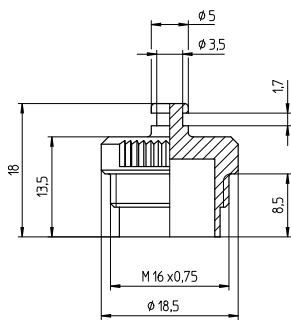

03 038799

Circular connectors with threaded joint M16 acc. to IEC 61076-2-106, IP40/IP68

Protecting cap, IP68, for sockets, without chain

03

038799

#### Mechanical data

Tightening torque connector 1-3 Nm

Tightening torque nut 1-3 Nm

Protection class IP68<sup>1</sup>

<sup>1</sup> according to IEC DIN EN 60529, only in locked condition with an appropriate counterpart; IPX8 requirements under agreement between manufacturer and user