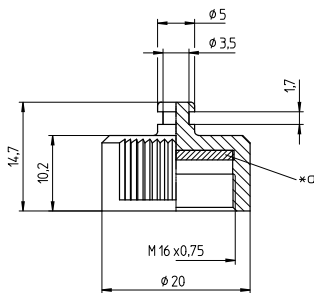

03

038899

Circular connectors with threaded joint M16 acc. to IEC 61076-2-106, IP40/IP67/IP68

Protecting cap, IP68, for plugs, without chain

03

038899

\*a flat gasket

#### Mechanical data

Tightening torque connector	1-3 Nm
Tightening torque nut	1-3 Nm
Protection class	IP68 <sup>1</sup>

<sup>1</sup> according to IEC DIN EN 60529, only in locked condition with an appropriate counterpart; IPX8 requirements under agreement between manufacturer and user