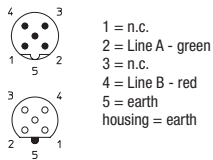

0975 254 105

0975 254 105/...M

Double-ended cord set, M12 male connector, 5 poles, B-coding to SUBD male connector, 9 poles with switch-on terminating resistor.

Pin Assignment

M12 male/female connector, 5 poles