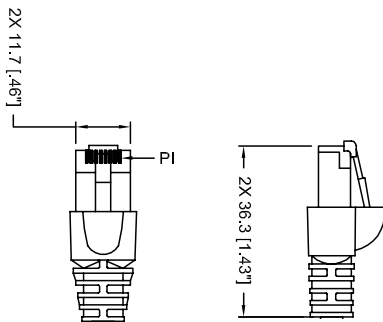

Industrial Ethernet Accessories

Type	0986 EMC 500	0986 EMC 501	0986 EMC 502	0986 EMC 503
Product description	RJ45 connectors, Cat5 and Cat5e high performance 8-pin, modular plugs for solid or stranded, shielded or unshielded, 24AWG cables.			
Materials				
Plug	Polycarbonate			
Contacts	Phosphor bronze, gold plated			
Shell	Copper alloy, nickel plated			
Boot	Elastomer polyolefin			
Mechanical				
Temperature	-20°C to 70°C			
Connecting information				
Pins	8			
Gauge	24			
Stranding	Solid	Stranded	Solid	Stranded
Shielding	Shielded	Shielded	Unshielded	Unshielded
Cable Type	0985 707 000	0985 708 000	0985 705 000	0985 706 000
Packaging	25 piece bag			

Characteristics				
				

Packaging specifications				
Items come packaged 25 plugs and 25 boots per bag.				

Part number	Order number
0986 EMC 500	900001546
0986 EMC 501	900001547
0986 EMC 502	900001548
0986 EMC 503	900001549

Type	0989 EAC 500
Product description	Professional RJ45 premium grade hand tool for terminating modular RJ45 plug connectors on to stranded/solid or shielded or unshielded round cable.

Part number	Order number
0989 EAC 500	900001545