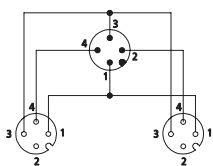

– ASBA 2-RKT: with AND logic –

ASB 2-RKT | ASBA 2-RKT

M12-Duo-Male - 2xM12-Female 90°

Actuator/sensor cordset, double-ended, M12 Duo male connector and two M12 female right angle connectors with self-locking threaded joint.

ASB 2-RKWT

Pin Assignments

Wiring Diagrams

ASB 2 - RKT / ASB 2 - RKWT

ASBA 2 - RKT

Be Certain with Belden

M12-Splitters, Single- and Double-Ended, IEC Color Code ASB 2-RKT | ASBA 2-RKT | ASB 2-RKWT

Technical Data