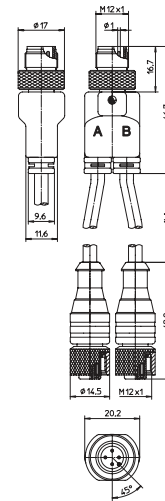

M12-Splitters, Double-Ended, IEC Color Code

ASB 2-RKT | ASBA 2-RKT | ASB 2-RKWT

M12-Duo-Male - 2xM12-Female Str.

Actuator/sensor cordset, double-ended, M12 Duo male connector and two M12 female connectors with self-locking threaded joint.

– ASBA 2-RKT: with AND logic –

ASB 2-RKT | ASBA 2-RKT

M12-Duo-Male - 2xM12-Female 90°

Actuator/sensor cordset, double-ended, M12 Duo male connector and two M12 female right angle connectors with self-locking threaded joint.

Environmental

Degree of protection IP 67 / NEMA 6P
Operating temperature range -25°C (-13°F) / +80°C (+176°F)

Mechanical

Housing / Molded body TPU
Insert TPU
Contact ASB: CuZn, pre-nickel and 0.8 microns gold-plated
RKT / RKWT: CuZn, pre-nickel and 0.3 microns gold-plated
Coupling nut CuZn, nickel-plated
O-ring FKM (only RKT / RKWT)

Part Number	Pins	Outer Jacket	Standard Cable Lengths	Characteristics
ASB 2-RKT 4-3-224/...M ASB 2-RKWT 4-3-224/...M	3	PUR, halogen-free	1 M / 1.5 M / 2 M	
ASB 2-RKT 4-3-251/...M ASB 2-RKWT 4-3-251/...M		PUR, halogen-free welding spark proof	1 M / 1.5 M / 2 M	
ASBA 2-RKT 4-3-224/...M	3	PUR, halogen-free	1 M / 1.5 M / 2 M	