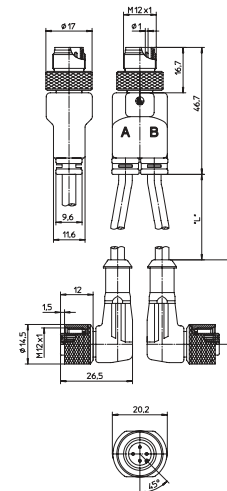

M12-Splitters, Double-Ended, IEC Color Code

M12-Duo-Male - 2xM12-Female Str.

Actuator/sensor cordset, double-ended, M12 Duo male connector and two M12 female connectors with self-locking threaded joint.

– ASBA 2-RKT: with AND logic –

M12-Duo-Male - 2xM12-Female 90°

Actuator/sensor cordset, double-ended, M12 Duo male connector and two M12 female right angle connectors with self-locking threaded joint.

ASB 2-RKWT

Pin Assignments

Wiring Diagrams