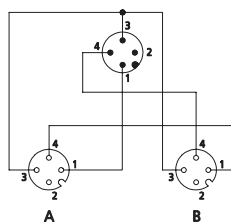

– ASBA 2-RKT: with AND logic –

ASB 2-RKT | ASBA 2-RKT

M12-Duo-Male - 2xM12-Female 90°

Actuator/sensor cordset, double-ended, M12 Duo male connector and two M12 female right angle connectors with self-locking threaded joint.

ASB 2-RKWT

Pin Assignments

Wiring Diagrams

ASB 2 - RKT / ASB 2 - RKWT

ASBA 2 - RKT

Be Certain with Belden

M12-Splitters, Single- and Double-Ended, IEC Color Code ASB 2-RKT | ASBA 2-RKT | ASB 2-RKWT

Technical Data