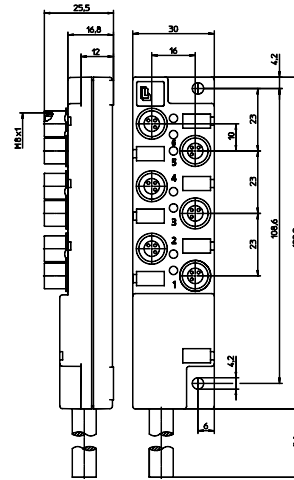

M8 Actuator/Sensor Distribution Boxes

ASBM .../LED

4-, 6-, 8-, 10- and 12-Ports (LED)

Pluggable miniature actuator/sensor distribution box with LED operation and function indicators, top-entry, 4-12-ports, M8 socket, 3-poles, 1 signal per socket, with integrated control cable.

6-Ports

4-Ports

Pin Assignments

M8

Wiring Diagrams

4-Ports

6-Ports

8-Ports