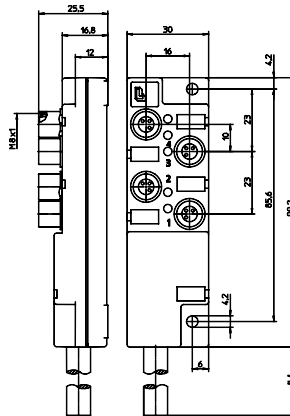

M8 Actuator/Sensor Distribution Boxes

ASBM .../LED

4-, 6-, 8-, 10- and 12-Ports (LED)

Pluggable miniature actuator/sensor distribution box with LED operation and function indicators, top-entry, 4-12-ports, M8 socket, 3-poles, 1 signal per socket, with integrated control cable.

6-Ports

4-Ports

Pin Assignments

M8

Wiring Diagrams

4-Ports

6-Ports

8-Ports