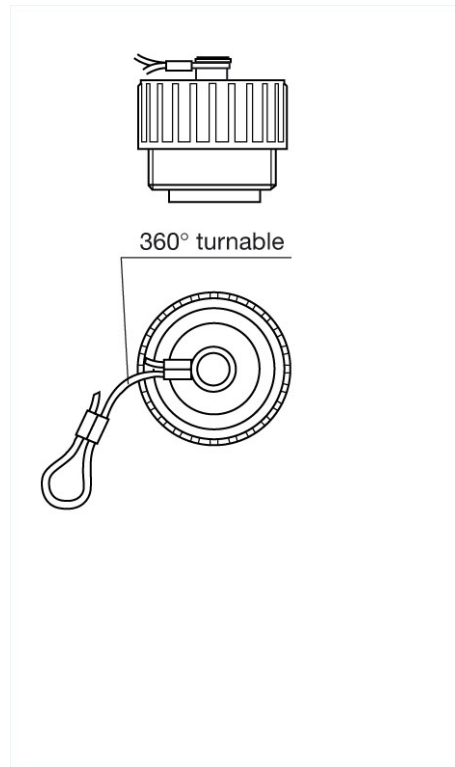

Picture

Drawing

Belden Deutschland GmbH
Im Gewerbepark 2
58579 Schalksmühle
Germany
Phone: +49 7127/14-1806
E-Mail: icos-sales@belden.com

The information published in the websites has been compiled as carefully as possible. It is subject to alteration without notice in technical as well as in price-related/commercial respect. The complete information and data were available on user documentation. Mandatory information can only be obtained by a concrete query.