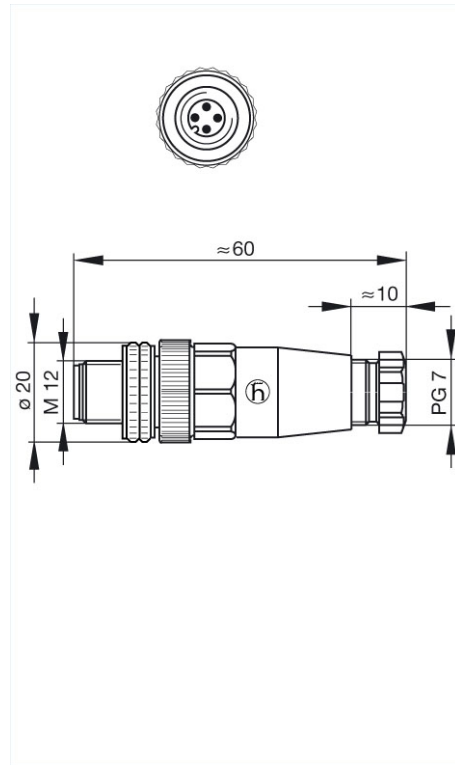

HIRSCHMANN

A BELDEN BRAND

Industrial Connecting Solutions: Circular Connectors: M8 - M12 Connectors: M12 Connectors: M12 Circular connector (M12 E-Series)-with screw locking: Straight cable plug, self-assembled: ELST 4012 K

PG7

<https://e-catalog.hirschmann.com:443/link/57078-24228-256281-256292-256304-24445-24446-24271-36762/en/conf/ulistate>

Picture

Drawing

Belden Deutschland GmbH

Im Gewerbepark 2
58579 Schalksmühle
Germany
Phone: +49 7127/14-1806
E-Mail: icos-sales@belden.com

The information published in the websites has been compiled as carefully as possible. It is subject to alteration without notice in technical as well as in price-related/commercial respect. The complete information and data were available on user documentation. Mandatory information can only be obtained by a concrete query.