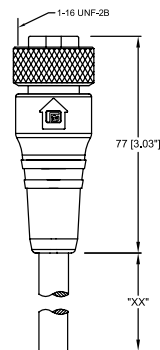

Mini, 1"-Round-Plug Connector, Single-Ended Cordsets, US Color Code

RS 701M...801M | RK 70M...80M

7-, and 8-Poles

Mini, 1" single-ended cordsets, male straight, 7-, and 8-poles with internal threads and molded PUR cable, US color code.

RS

Mini, 1" single-ended cordsets, female straight, 7-, and 8-poles with internal threads and molded PUR cable, US color code.

RK

Pin Assignments

Mini, 1" - Male / Female

7 poles

- 1 = white/black
- 2 = black
- 3 = white
- 4 = red
- 5 = orange
- 6 = blue
- 7 = green

Technical Data

Environmental

Degree of protection IP 67 / NEMA 6P
Operating temperature range -40°C (-40°F) / +90°C (194°F)

Mechanical

Housing / Molded body TPU, yellow
Insert TPU, yellow
Contact CuZn, gold over silver plated
Coupling nut Aluminum, anodized black

Electrical

Current rating 7 pole: 8 A
8 pole: 7 A
Voltage rating 300 V

Cable Specifications - US Color Code

Cable No.	Outer Jacket	Gauge	Jacket Color	OD	Temperature Rating	Agency Approvals
649	PUR	18AWG	Yellow	.270" (6.9 mm)	-40°C (-40°F) to +80°C (176°F)	UL: AWM 20233 / CSA: AWM I/II A/B
650	PUR	18AWG	Yellow	.292" (7.4 mm)	-40°C (-40°F) to +80°C (176°F)	UL: AWM 20233 / CSA: AWM I/II A/B