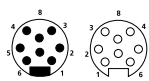

RS

Mini, 1" single-ended cordsets, female straight, 7-, and 8-poles with internal threads and molded PUR cable, US color code.

RK

Pin Assignments

Mini, 1" - Male / Female

7 poles

- 1 = white/black
- 2 = black
- 3 = white
- 4 = red
- 5 = orange
- 6 = blue
- 7 = green

8 poles

- 1 = orange
- 2 = blue
- 3 = white/black
- 4 = black
- 5 = white
- 6 = red
- 7 = green
- 8 = red/black

Be Certain with Belden

**Cordsets
Single-Ended**

Cordsets
Single-Ended

Mini, 1”-Round-Plug Connector, Single-Ended Cordsets, US Color Code RS 701M...801M | RK 70M...80M