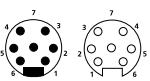

RS

Mini, 1" single-ended cordsets, female straight, 7-, and 8-poles with internal threads and molded PUR cable, US color code.

RK

Pin Assignments

Mini, 1" - Male / Female

7 poles

- 1 = white/black
- 2 = black
- 3 = white
- 4 = red
- 5 = orange
- 6 = blue
- 7 = green

8 poles

- 1 = orange
- 2 = blue
- 3 = white/black
- 4 = black
- 5 = white
- 6 = red
- 7 = green
- 8 = red/black

Be Certain with Belden

**Cordsets
Single-Ended**

Cordsets
Single-Ended

Mini, 1”-Round-Plug Connector, Single-Ended Cordsets, US Color Code RS 701M...801M | RK 70M...80M