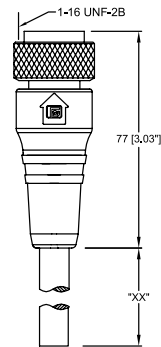

Mini, 1"-Round-Plug Connector, Single-Ended Cordsets, US Color Code

RS 701M...801M | RK 70M...80M

7-, and 8-Poles

Mini, 1" single-ended cordsets, male straight, 7-, and 8-poles with internal threads and molded PUR cable, US color code.

RS

Mini, 1" single-ended cordsets, female straight, 7-, and 8-poles with internal threads and molded PUR cable, US color code.

RK

Pin Assignments

Mini, 1" - Male / Female

7 poles

- 1 = white/black
- 2 = black
- 3 = white
- 4 = red
- 5 = orange
- 6 = blue
- 7 = green

8 poles

- 1 = orange
- 2 = blue
- 3 = white/black
- 4 = black
- 5 = white
- 6 = red
- 7 = green
- 8 = red/black

Be Certain with Belden

**Cordsets
Single-Ended**

Cordsets
Single-Ended

Mini, 1”-Round-Plug Connector, Single-Ended Cordsets, US Color Code RS 701M...801M | RK 70M...80M

Technical Data

Environmental

Degree of protection IP 67 / NEMA 6P
Operating temperature range -40°C (-40°F) / +90°C (194°F)

Mechanical

Housing / Molded body TPU, yellow
Insert TPU, yellow
Contact CuZn, gold over silver plated
Coupling nut Aluminum, anodized black