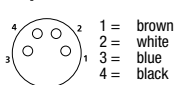

Actuator/sensor cordset, single-ended, M8,

**RKMV**

3- and 4-poles, female 90° connector with self-locking threaded joint and molded cable.

**RKMWV**

**Pin Assignments**

**M8**

**3 poles**

**4 poles**