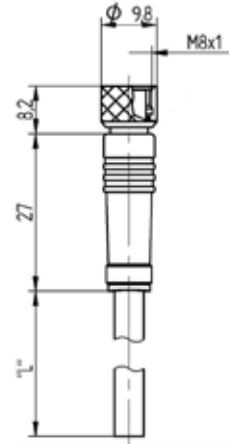

**M8-Round-Plug Connector, Single-Ended Cordsets**

RKMV 3 | RKMV 4 | RKMWV 3 | RKMWV 4

RKMV | RKMWV

**3- and 4-Poles**

Actuator/sensor cordset, single-ended, M8, 3- and 4-poles, female straight connector with self-locking threaded joint and molded cable.

Actuator/sensor cordset, single-ended, M8,

**RKMV**

3- and 4-poles, female 90° connector with self-locking threaded joint and molded cable.

**RKMWV**

**Pin Assignments**

**M8**

**3 poles**

**4 poles**

### Cable Specifications

Cable No.	Outer Jacket	Conductor Size	Jacket Color	OD
294	PVC	22 AWG stranded	black	5.00 mm nominal
295	PVC	22 AWG stranded	black	5.20 mm nominal

Cordsets  
Single-Ended

Part Number		Pins	Outer Jacket	Standard Cable Lengths	Characteristics
	<b>Female Straight</b>				
	<b>Female 90°</b>				
RKMV 3-294/...M	RKMWV 3-294/...M	3	PVC	2M / 5M / 10M	   
RKMV 4-295/...M	RKMWV 4-295/...M	4	PVC	2M / 5M / 10M	   