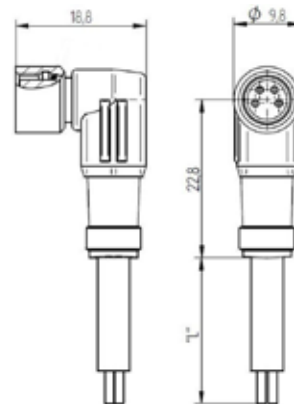

**M8-Round-Plug Connector, Single-Ended Cordsets**

RKMV 3 | RKMV 4 | RKMWV 3 | RKMWV 4

RKMV | RKMWV

**3- and 4-Poles**

Actuator/sensor cordset, single-ended, M8, 3- and 4-poles, female straight connector with self-locking threaded joint and molded cable.

Actuator/sensor cordset, single-ended, M8,

**RKMV**

3- and 4-poles, female 90° connector with self-locking threaded joint and molded cable.

**RKMWV**

**Pin Assignments**

**M8**

**3 poles**

**4 poles**

### Cable Specifications

Cable No.	Outer Jacket	Conductor Size	Jacket Color	OD
294	PVC	22 AWG stranded	black	5.00 mm nominal
295	PVC	22 AWG stranded	black	5.20 mm nominal

Cordsets  
Single-Ended

Part Number		Pins	Outer Jacket	Standard Cable Lengths	Characteristics
	<b>Female Straight</b>				
	<b>Female 90°</b>				
RKMV 3-294/...M	RKMWV 3-294/...M	3	PVC	2M / 5M / 10M	   
RKMV 4-295/...M	RKMWV 4-295/...M	4	PVC	2M / 5M / 10M	   