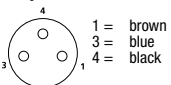

Actuator/sensor cordset, single-ended, M8,

**RKMV**

3- and 4-poles, female 90° connector with self-locking threaded joint and molded cable.

**RKMWV**

**Pin Assignments**

**M8**

**3 poles**

**4 poles**