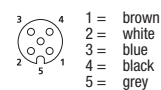

RKWT

Pin Assignments

M12 - Female

3 poles

4 poles

5 poles (794)

5 poles (all others)

8 poles