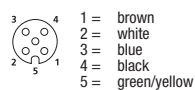

RKWT

Pin Assignments

M12 - Female

3 poles

4 poles

5 poles (794)

5 poles (all others)

8 poles