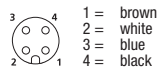

RKT

Actuator/sensor cordset, single-ended, M12, 3-, 4-, 5-, and 8-poles, female 90° connector with self-locking thread and molded cable.

RKWT

Pin Assignments

M12 - Female

3 poles

4 poles

5 poles