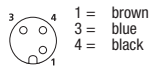

RKT

Actuator/sensor cordset, single-ended, M12, 3-, 4-, 5-, and 8-poles, female 90° connector with self-locking thread and molded cable.

RKWT

Pin Assignments

M12 - Female

3 poles

4 poles

5 poles