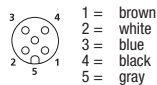

RKT

Actuator/sensor cordset, single-ended, M12, 3-, 4-, 5-, and 8-poles, female 90° connector with self-locking thread and molded cable.

RKWT

Pin Assignments

M12 - Female

3 poles

4 poles

5 poles