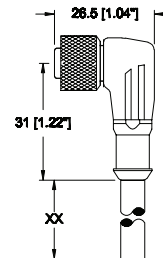

M12-Round-Plug Connector, Single-Ended Cordsets

RKT | RKWT

3-, 4-, 5-, and 8-Poles

Actuator/sensor cordset, single-ended, M12, 3-, 4-, 5-, and 8-poles, Female straight connector with self-locking thread and molded cable.

RKT

Actuator/sensor cordset, single-ended, M12, 3-, 4-, 5-, and 8-poles, female 90° connector with self-locking thread and molded cable.

RKWT

Pin Assignments

M12 - Female

3 poles

4 poles

5 poles

Housing / Molded body PUR, translucent gray
 Insert PUR, orange
 Contact CuZn, gold-plated
 Coupling nut CuZn, nickel-plated
 O-ring FKM

Electrical

Current rating 3-5 poles 4A
 8 poles 1.5A
 Voltage rating 3-4 poles 250V
 5-8 poles 30V

| Part Number | Pins | Standard Cable Lengths | Characteristics |
|-------------------|------|--|-----------------|
| RKT 4-3-659/...M | 3 | 1M / 2M / 4M / 5M / 6M / 15M / 10M / 20M | |
| RKT 4-646/...M | 4 | 1M / 2M / 4M / 5M / 6M / 10M / 15M / 20M | |
| RKT 5-647/...M | 5 | 1M / 2M / 4M / 5M / 6M / 10M / 15M / 20M | |
| RKT 8-661/...M | 8 | 1M / 2M / 4M / 5M / 6M / 10M / 15M / 20M | |
| RKWT 4-3-659/...M | 3 | 1M / 2M / 4M / 5M / 6M / 10M / 15M / 20M | |
| RKWT 4-646/...M | 4 | 1M / 2M / 4M / 5M / 6M / 10M / 15M / 20M | |
| RKWT 5-647/...M | 5 | 1M / 2M / 4M / 5M / 6M / 10M / 15M / 20M | |
| RKWT 8-661/...M | 8 | 1M / 2M / 4M / 5M / 6M / 10M / 15M / 20M | |