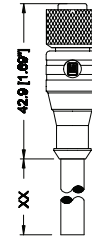

M12-Round-Plug Connector, Single-Ended Cordsets

RKT | RKWT

3-, 4-, 5-, and 8-Poles

Actuator/sensor cordset, single-ended, M12, 3-, 4-, 5-, and 8-poles, Female straight connector with self-locking thread and molded cable.

RKT

Actuator/sensor cordset, single-ended, M12, 3-, 4-, 5-, and 8-poles, female 90° connector with self-locking thread and molded cable.

RKWT

Pin Assignments

M12 - Female

3 poles

4 poles

5 poles

Housing / Molded body PUR, translucent gray
 Insert PUR, orange
 Contact CuZn, gold-plated
 Coupling nut CuZn, nickel-plated
 O-ring FKM

Electrical

Current rating 3-5 poles 4A
 8 poles 1.5A
 Voltage rating 3-4 poles 250V
 5-8 poles 30V

| Part Number | Pins | Standard Cable Lengths | Characteristics |
|-------------------|------|--|-----------------|
| RKT 4-3-659/...M | 3 | 1M / 2M / 4M / 5M / 6M / 15M / 10M / 20M | |
| RKT 4-646/...M | 4 | 1M / 2M / 4M / 5M / 6M / 10M / 15M / 20M | |
| RKT 5-647/...M | 5 | 1M / 2M / 4M / 5M / 6M / 10M / 15M / 20M | |
| RKT 8-661/...M | 8 | 1M / 2M / 4M / 5M / 6M / 10M / 15M / 20M | |
| RKWT 4-3-659/...M | 3 | 1M / 2M / 4M / 5M / 6M / 10M / 15M / 20M | |
| RKWT 4-646/...M | 4 | 1M / 2M / 4M / 5M / 6M / 10M / 15M / 20M | |
| RKWT 5-647/...M | 5 | 1M / 2M / 4M / 5M / 6M / 10M / 15M / 20M | |
| RKWT 8-661/...M | 8 | 1M / 2M / 4M / 5M / 6M / 10M / 15M / 20M | |