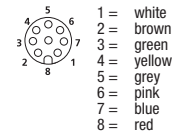

M12-Round-Plug Connector, Single-Ended Cordsets

RKT | RKWT

3-, 4-, 5-, and 8-Poles

Actuator/sensor cordset, single-ended, M12, 3-, 4-, 5-, and 8-poles, Female straight connector with self-locking thread and molded cable.

RKT

Actuator/sensor cordset, single-ended, M12, 3-, 4-, 5-, and 8-poles, female 90° connector with self-locking thread and molded cable.

RKWT

Pin Assignments

M12 - Female

3 poles

4 poles

5 poles

8 poles