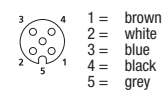

RKWT

Pin Assignments

M12 - Female

3 poles

4 poles

5 poles (794)

5 poles (all others)

8 poles