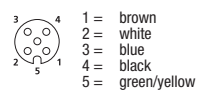

RKWT

Pin Assignments

M12 - Female

3 poles

4 poles

5 poles (794)

5 poles (all others)

8 poles