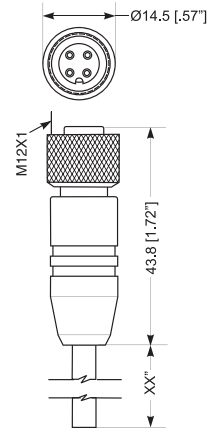

M12-Round-Plug Connector, Single-Ended Cordsets, According to IEC 61076-2-101

RKT | RKWT

3-, 4-, 5-, and 8-Poles

Actuator/sensor cordset, single-ended, M12, 3-, 4-, 5-, and 8-poles, female straight connector with self-locking thread and molded cable.

— RKT 8-627 has black cable and overmold —

RKT

Actuator/sensor cordset, single-ended, M12, 3-, 4-, 5-, and 8-poles, female 90° connector with self-locking thread and molded cable.

— RKWT 8-627 has black cable and overmold —

RKWT

Pin Assignments

M12 - Female

3 poles

4 poles

5 poles (794)

5 poles (all others)

8 poles

Electrical

Current rating	4 A
RKT/RKWT 8-XXX:	1.5A

Voltage rating

RKT/RKWT 8-XXX:	250 V 30 V AC /36 V DC
-----------------	---------------------------

Cable Specifications

Cable No.	Outer Jacket	Gauge	Jacket Color	OD
602	PUR	18AWG	Yellow	.230" (5.8 mm)
Continuous flex rating and suitable for general C-track usage. 1 million cycles at minimum bend radius 10X cable diameter.				
610	PUR	22AWG	Yellow	.190" (4.8 mm)
612	PVC	22AWG	Yellow	.210" (5.3 mm)
627	PVC	24AWG	Black	.232" (5.9 mm)
632	PVC	22AWG	Yellow	.190" (4.8 mm)
633	PVC	22AWG	Yellow	.190" (4.8 mm)
637	TPE/PLTC	18AWG	Yellow	.280" (7.1 mm)
643	TPE/PLTC	22AWG	Yellow	.246" (6.2 mm)
644	PUR	22AWG	Yellow	.210" (5.3 mm)
645	PUR	18AWG	Yellow	.220" (5.6 mm)
679	PUR	22AWG	Yellow	.190" (4.8 mm)
713	TPE/PLTC	22AWG	Yellow	.280" (7.1 mm)
727	TPE/PLTC	22AWG	Yellow	.335" (8.5 mm)
731	TPE/PLTC	18AWG	Yellow	.261" (6.6 mm)
794	TPE/PLTC	18AWG	Yellow	.304" (7.7 mm)