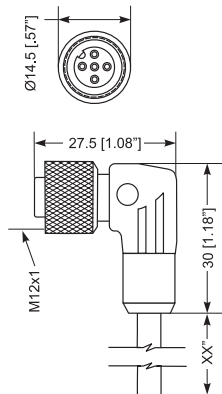

M12-Round-Plug Connector, Single-Ended Cordsets, According to IEC 61076-2-101

RKT | RKWT

3-, 4-, 5-, and 8-Poles

Actuator/sensor cordset, single-ended, M12, 3-, 4-, 5-, and 8-poles, female straight connector with self-locking thread and molded cable.

— RKT 8-627 has black cable and overmold —

RKT

Actuator/sensor cordset, single-ended, M12, 3-, 4-, 5-, and 8-poles, female 90° connector with self-locking thread and molded cable.

— RKWT 8-627 has black cable and overmold —

RKWT

Pin Assignments

M12 - Female

3 poles

4 poles

5 poles (794)

5 poles (all others)

8 poles

Electrical

Current rating	4 A
RKT/RKWT 8-XXX:	1.5A

Voltage rating

RKT/RKWT 8-XXX:	250 V 30 V AC /36 V DC
-----------------	---------------------------

Cable Specifications

Cable No.	Outer Jacket	Gauge	Jacket Color	OD
602	PUR	18AWG	Yellow	.230" (5.8 mm)
Continuous flex rating and suitable for general C-track usage. 1 million cycles at minimum bend radius 10X cable diameter.				
610	PUR	22AWG	Yellow	.190" (4.8 mm)
612	PVC	22AWG	Yellow	.210" (5.3 mm)
627	PVC	24AWG	Black	.232" (5.9 mm)
632	PVC	22AWG	Yellow	.190" (4.8 mm)
633	PVC	22AWG	Yellow	.190" (4.8 mm)
637	TPE/PLTC	18AWG	Yellow	.280" (7.1 mm)
643	TPE/PLTC	22AWG	Yellow	.246" (6.2 mm)
644	PUR	22AWG	Yellow	.210" (5.3 mm)
645	PUR	18AWG	Yellow	.220" (5.6 mm)
679	PUR	22AWG	Yellow	.190" (4.8 mm)
713	TPE/PLTC	22AWG	Yellow	.280" (7.1 mm)
727	TPE/PLTC	22AWG	Yellow	.335" (8.5 mm)
731	TPE/PLTC	18AWG	Yellow	.261" (6.6 mm)
794	TPE/PLTC	18AWG	Yellow	.304" (7.7 mm)