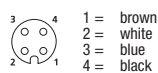

RKWT

Pin Assignments

M12 - Female

3 poles

4 poles

5 poles (794)

5 poles (all others)

8 poles