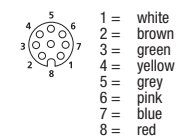

RKWT

Pin Assignments

M12 - Female

3 poles

4 poles

5 poles (794)

5 poles (all others)

8 poles