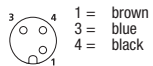

RKT

Actuator/sensor cordset, single-ended, M12, 3-, 4-, 5-, and 8-poles, female 90° connector with self-locking thread and molded cable.

RKWT

Pin Assignments

M12 - Female

3 poles

4 poles

5 poles