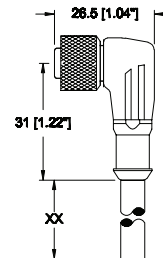

M12-Round-Plug Connector, Single-Ended Cordsets

RKT | RKWT

3-, 4-, 5-, and 8-Poles

Actuator/sensor cordset, single-ended, M12, 3-, 4-, 5-, and 8-poles, Female straight connector with self-locking thread and molded cable.

RKT

Actuator/sensor cordset, single-ended, M12, 3-, 4-, 5-, and 8-poles, female 90° connector with self-locking thread and molded cable.

RKWT

Pin Assignments

M12 - Female

3 poles

4 poles

5 poles

Cable Specifications

Cable No.	Outer Jacket	Conductor Size	Jacket Color	OD
659	PVC	22 AWG	Gray	.190" (4.82 mm)
646	PVC	22 AWG	Gray	.190" (4.82 mm)
647	PVC	22 AWG	Gray	.212" (5.38 mm)
661	PVC	24 AWG	Gray	.232" (5.89 mm)

Part Number	Pins	Standard Cable Lengths	Characteristics
RKT 4-3-659/...M	3	1M / 2M / 4M / 5M / 6M / 15M / 10M / 20M	
RKT 4-646/...M	4	1M / 2M / 4M / 5M / 6M / 10M / 15M / 20M	
RKT 5-647/...M	5	1M / 2M / 4M / 5M / 6M / 10M / 15M / 20M	
RKT 8-661/...M	8	1M / 2M / 4M / 5M / 6M / 10M / 15M / 20M	
RKWT 4-3-659/...M	3	1M / 2M / 4M / 5M / 6M / 10M / 15M / 20M	
RKWT 4-646/...M	4	1M / 2M / 4M / 5M / 6M / 10M / 15M / 20M	
RKWT 5-647/...M	5	1M / 2M / 4M / 5M / 6M / 10M / 15M / 20M	
RKWT 8-661/...M	8	1M / 2M / 4M / 5M / 6M / 10M / 15M / 20M	