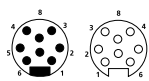

RS

Mini, 1" single-ended cordsets, female straight, 7-, and 8-poles with internal threads and molded PUR cable, US color code.

RK

Pin Assignments

Mini, 1" - Male / Female

7 poles

1 = white/black
2 = black
3 = white
4 = red
5 = orange
6 = blue
7 = green

8 poles

1 = orange
2 = blue
3 = white/black
4 = black
5 = white
6 = red
7 = green
8 = red/black

Be Certain with Belden

**Cordsets
Single-Ended**

Cordsets
Single-Ended

Mini, 1”-Round-Plug Connector, Single-Ended Cordsets, US Color Code RS 701M...801M | RK 70M...80M