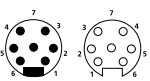

RS

Mini, 1" single-ended cordsets, female straight, 7-, and 8-poles with internal threads and molded PUR cable, US color code.

RK

Pin Assignments

Mini, 1" - Male / Female

7 poles

1 = white/black
2 = black
3 = white
4 = red
5 = orange
6 = blue
7 = green

8 poles

1 = orange
2 = blue
3 = white/black
4 = black
5 = white
6 = red
7 = green
8 = red/black

Be Certain with Belden

**Cordsets
Single-Ended**

Cordsets
Single-Ended

Mini, 1”-Round-Plug Connector, Single-Ended Cordsets, US Color Code RS 701M...801M | RK 70M...80M