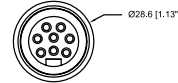

Mini, 1"-Round-Plug Connector, Single-Ended Cordsets, US Color Code

RS 701M...801M | RK 70M...80M

7-, and 8-Poles

Mini, 1" single-ended cordsets, male straight, 7-, and 8-poles with internal threads and molded PUR cable, US color code.

RS

Mini, 1" single-ended cordsets, female straight, 7-, and 8-poles with internal threads and molded PUR cable, US color code.

RK

Pin Assignments

Mini, 1" - Male / Female

7 poles

1 = white/black
2 = black
3 = white
4 = red
5 = orange
6 = blue
7 = green