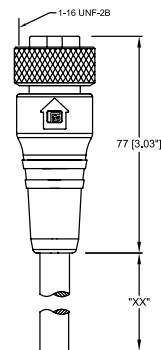

Mini, 1"-Round-Plug Connector, Single-Ended Cordsets, US Color Code

RS 701M...801M | RK 70M...80M

7-, and 8-Poles

Mini, 1" single-ended cordsets, male straight, 7-, and 8-poles with internal threads and molded PUR cable, US color code.

RS

Mini, 1" single-ended cordsets, female straight, 7-, and 8-poles with internal threads and molded PUR cable, US color code.

RK

Pin Assignments

Mini, 1" - Male / Female

7 poles

1 = white/black
2 = black
3 = white
4 = red
5 = orange
6 = blue
7 = green

Technical Data

Environmental

Degree of protection IP 67 / NEMA 6P
Operating temperature range -40°C (-40°F) / +90°C (194°F)

Mechanical

Housing / Molded body TPU, yellow
Insert TPU, yellow
Contact CuZn, gold over silver plated
Coupling nut Aluminum, anodized black

Electrical

Current rating 7 pole: 8 A
8 pole: 7 A
Voltage rating 300 V

Cable Specifications - US Color Code

Cable No.	Outer Jacket	Gauge	Jacket Color	OD	Temperature Rating	Agency Approvals
649	PUR	18AWG	Yellow	.270" (6.9 mm)	-40°C (-40°F) to +80°C (176°F)	UL: AWM 20233 / CSA: AWM I/II A/B
650	PUR	18AWG	Yellow	.292" (7.4 mm)	-40°C (-40°F) to +80°C (176°F)	UL: AWM 20233 / CSA: AWM I/II A/B