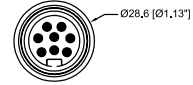

Mini, 1"-Round-Plug Connector, Single-Ended Cordsets, US Color Code

RS 701M...801M | RK 70M...80M

7-, and 8-Poles

Mini, 1" single-ended cordsets, male straight, 7-, and 8-poles with internal threads and molded PUR cable, US color code.

RS

Mini, 1" single-ended cordsets, female straight, 7-, and 8-poles with internal threads and molded PUR cable, US color code.

RK

Pin Assignments

Mini, 1" - Male / Female

7 poles

1 = white/black
2 = black
3 = white
4 = red
5 = orange
6 = blue
7 = green