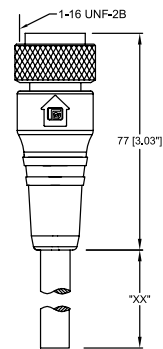

Mini, 1"-Round-Plug Connector, Single-Ended Cordsets, US Color Code

RS 701M...801M | RK 70M...80M

7-, and 8-Poles

Mini, 1" single-ended cordsets, male straight, 7-, and 8-poles with internal threads and molded PUR cable, US color code.

RS

Mini, 1" single-ended cordsets, female straight, 7-, and 8-poles with internal threads and molded PUR cable, US color code.

RK

Pin Assignments

Mini, 1" - Male / Female

7 poles

1 = white/black
2 = black
3 = white
4 = red
5 = orange
6 = blue
7 = green

Technical Data

Environmental

Degree of protection IP 67 / NEMA 6P
Operating temperature range -40°C (-40°F) / +90°C (194°F)

Mechanical

Housing / Molded body TPU, yellow
Insert TPU, yellow
Contact CuZn, gold over silver plated
Coupling nut Aluminum, anodized black

Electrical

Current rating 7 pole: 8 A
8 pole: 7 A
Voltage rating 300 V

Cable Specifications - US Color Code

Cable No.	Outer Jacket	Gauge	Jacket Color	OD	Temperature Rating	Agency Approvals
649	PUR	18AWG	Yellow	.270" (6.9 mm)	-40°C (-40°F) to +80°C (176°F)	UL: AWM 20233 / CSA: AWM I/II A/B
650	PUR	18AWG	Yellow	.292" (7.4 mm)	-40°C (-40°F) to +80°C (176°F)	UL: AWM 20233 / CSA: AWM I/II A/B