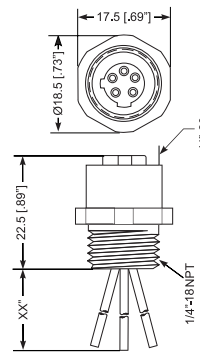

1/2"-20-Receptacle Connectors, Automotive Color Code

RSF 3 U | RKF 3 U

Male, 3-, 4-, and 5-Pole

1/2"-20 receptacle, dual keyway, 3-, 4-, and 5- pole, male for front mounting, dual keyway, 22 AWG, flying leads, panel mount thread 1/4-18 NPT, Automotive color code.

RSF 3 U

Female, 3-, 4-, and 5-Pole

1/2"-20 receptacle, dual keyway, 3-, 4-, and 5- pole, female for front mounting, dual keyway, 22 AWG, flying leads, panel mount thread 1/4-18 NPT, Automotive color code.

RKF 3 U

Pin Assignments

Face Views, Male / Female

3 pole

- 1 = green
- 2 = red with black tracer
- 3 = red with white tracer

4 pole

- 1 = red/black
- 2 = red/white
- 3 = red
- 4 = green

5 pole

Electrical

Current rating 4 A
 Voltage rating 250 V
 Conductor 22 AWG

| Part Number | | Pins | Characteristics |
|-------------|------------|------|-----------------|
| RSF 3 U/1F | RKF 3 U/1F | 3 | |
| RSF 4 U/1F | RKF 4 U/1F | 4 | |
| RSF 5 U/1F | RKF 5 U/1F | 5 | |