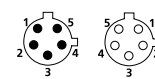

RKF 3 U

Pin Assignments

Face Views, Male / Female

3 pole

- 1 = green
- 2 = red with black tracer
- 3 = red with white tracer

4 pole

- 1 = red/black
- 2 = red/white
- 3 = red
- 4 = green

5 pole

- 1 = red with white tracer
- 2 = red
- 3 = green
- 4 = red with yellow tracer
- 5 = red with black tracer

Be Certain with Belden

1/2"-20-Receptacle Connectors, Automotive Color Code RSF 3 U | RKF 3 U

Technical Data