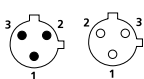

RKF 3 U

Pin Assignments

Face Views, Male / Female

3 pole

- 1 = green
- 2 = red with black tracer
- 3 = red with white tracer

4 pole

- 1 = red/black
- 2 = red/white
- 3 = red
- 4 = green

5 pole