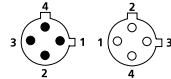

RKF 3 U

Pin Assignments

Face Views, Male / Female

3 pole

- 1 = green
- 2 = red with black tracer
- 3 = red with white tracer

4 pole

- 1 = red/black
- 2 = red/white
- 3 = red
- 4 = green

5 pole

- 1 = red with white tracer
- 2 = red
- 3 = green
- 4 = red with yellow tracer
- 5 = red with black tracer

Be Certain with Belden

1/2"-20-Receptacle Connectors, Automotive Color Code RSF 3 U | RKF 3 U

Technical Data