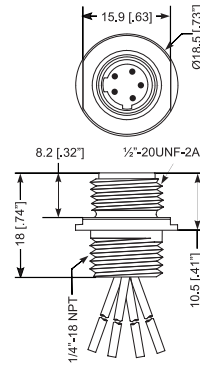

1/2"-20-Receptacle Connectors, Automotive Color Code

RSF 3 U | RKF 3 U

Male, 3-, 4-, and 5-Pole

1/2"-20 receptacle, dual keyway, 3-, 4-, and 5- pole, male for front mounting, dual keyway, 22 AWG, flying leads, panel mount thread 1/4-18 NPT, Automotive color code.

RSF 3 U

Female, 3-, 4-, and 5-Pole

1/2"-20 receptacle, dual keyway, 3-, 4-, and 5- pole, female for front mounting, dual keyway, 22 AWG, flying leads, panel mount thread 1/4-18 NPT, Automotive color code.

RKF 3 U

Pin Assignments

Face Views, Male / Female

3 pole

- 1 = green
- 2 = red with black tracer
- 3 = red with white tracer

4 pole

- 1 = red/black
- 2 = red/white
- 3 = red
- 4 = green

5 pole

Electrical

Current rating 4 A
 Voltage rating 250 V
 Conductor 22 AWG

| Part Number | | Pins | Characteristics |
|-------------|------------|------|-----------------|
| RSF 3 U/1F | RKF 3 U/1F | 3 | |
| RSF 4 U/1F | RKF 4 U/1F | 4 | |
| RSF 5 U/1F | RKF 5 U/1F | 5 | |