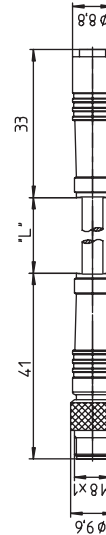

## M8-Double-Ended Cordsets for Actuators, Sensors and Distribution Boxes

RSMV-RKM | RSMV-RKMV

### 3-Poles

Actuator/sensor cordset, double-ended, M8, 3-pole, male straight with threaded joint to female straight connector with snap-in joint and molded cable.

RSMV-RKM

Actuator/sensor cordset, double-ended, M8, 3-pole, male straight with threaded joint to female straight connector and molded cable.

### Pin Assignments

M8 - Male / Female

3 poles

1 = brown  
3 = blue  
4 = black

Be Certain with Belden

**M8-Double-Ended Cordsets for Actuators, Sensors and Distribution Boxes**  
RSMV-RKM | RSMV-RKMV

**Technical Data**