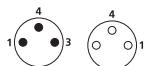

Pin Assignments

M8 - Male / Female

3 poles

1 = brown
3 = blue
4 = black