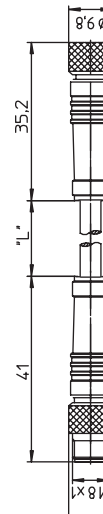

## M8-Double-Ended Cordsets for Actuators, Sensors and Distribution Boxes

RSMV-RKM | RSMV-RKMV

### 3-Poles

Actuator/sensor cordset, double-ended, M8, 3-pole, male straight with threaded joint to female straight connector with snap-in joint and molded cable.

RSMV-RKM

Actuator/sensor cordset, double-ended, M8, 3-pole, male straight with threaded joint to female straight connector and molded cable.

### Pin Assignments

M8 - Male / Female

3 poles

1 = brown  
3 = blue  
4 = black

Be Certain with Belden

**M8-Double-Ended Cordsets for Actuators, Sensors and Distribution Boxes**  
RSMV-RKM | RSMV-RKMV

**Technical Data**