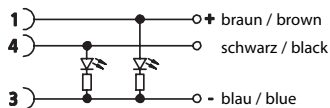

M8 / M12-Double-Ended Cordsets for Actuators, Sensors and Distribution Boxes

RSMV-RKWT/LED

3-Poles

Actuator/sensor cordset, double-ended, M8, 3-pole, male straight to M12, 3-pole female 90° connector with LED operation and function indicator and molded cable.

RSMV-RKWT/LED

Pin Assignments

M8 / M12 - Male / Female

3 poles

- 1 = brown
- 2 = n.c.
- 3 = blue
- 4 = black

Wiring Diagram / LED

pnp Normally open = yellow-green

Be Certain with Belden