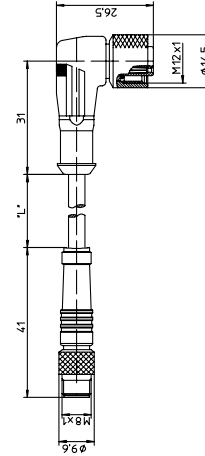

M8 / M12-Double-Ended Cordsets for Actuators, Sensors and Distribution Boxes

RSMV-RKWT/LED

3-Poles

Actuator/sensor cordset, double-ended, M8, 3-pole, male straight to M12, 3-pole female 90° connector with LED operation and function indicator and molded cable.

RSMV-RKWT/LED

Pin Assignments

M8 / M12 - Male / Female

3 poles

- 1 = brown
- 2 = n.c.
- 3 = blue
- 4 = black

Wiring Diagram / LED

pnp Normally open = yellow-green

Be Certain with Belden

Mechanical

Housing / Molded body TPU
Insert RSMV: PA / TPU
RKWT/LED: TPU
Contact RSMV: CuZn, pre-nickeled and 0.8 microns gold-plated
RKT / RKWT: CuZn, pre-nickeled and 0.3 microns gold-plated
Coupling nut CuZn, nickel-plated
O-ring FKM (only RKWT/LED)

Part Number	Pins	Standard Cable Lengths	Characteristics
RSMV 3-RKWT/LED A 4-3-224/...M	3	0.6 M / 1 M / 2 M	

X-ON Electronics

Largest Supplier of Electrical and Electronic Components

Click to view similar products for [Sensor Cables / Actuator Cables](#) category: