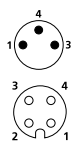

M8 / M12-Double-Ended Cordsets for Actuators, Sensors and Distribution Boxes

RSMV-RKWT/LED

3-Poles

Actuator/sensor cordset, double-ended, M8, 3-pole, male straight to M12, 3-pole female 90° connector with LED operation and function indicator and molded cable.

RSMV-RKWT/LED

Pin Assignments

M8 / M12 - Male / Female

3 poles

- 1 = brown
- 2 = n.c.
- 3 = blue
- 4 = black

Wiring Diagram / LED

pnp Normally open = yellow-green

Be Certain with Belden