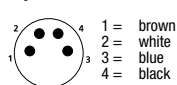

RSMV

Actuator/sensor cordset, single-ended, M8, 3- and 4-poles male 90° connector with self-locking threaded joint and molded cable.

RSMWV

Pin Assignments

M8

3 poles

4 poles

Be Certain with Belden