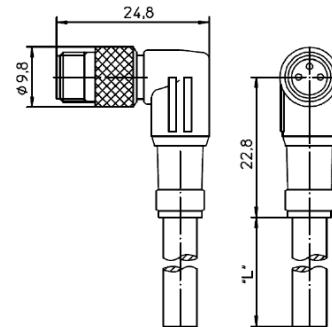

M8-Round-Plug Connector, Single-Ended Cordsets
RSMV 3 | RSMV 4 | RSMWV 3 | RSMWV 4

RSMV | RSMWV

3- and 4-Poles

Actuator/sensor cordset, single-ended, M8, 3- and 4-poles male straight connector with self-locking threaded joint and molded cable.

RSMV

Actuator/sensor cordset, single-ended, M8, 3- and 4-poles male 90° connector with self-locking threaded joint and molded cable.

RSMWV

Pin Assignments

M8

3 poles

4 poles

Be Certain with Belden

Mechanical

Housing / Molded body TPU grey transparent
Insert (contact bearer) PA/TPU, black
Contact Copper Alloy
Coupling screw Nickel Plated Brass
O-ring n/a

Electrical data

Rated voltage 63V (IEC) / 30V (UL)
Rated current* 4 A

Cable Specifications

Cable No.	Outer Jacket	Conductor Size	Jacket Color	OD
593	PVC	22 AWG stranded	yellow	5.00 mm nominal
594	PVC	22 AWG stranded	yellow	5.20 mm nominal

Cordsets
Single-Ended

Part Number		Pins	Outer Jacket	Standard Cable Lengths	Characteristics
Male Straight	Male 90°				
RSMV 3-593/...M	RSMWV 3-593/...M	3	PVC	2M / 5M / 10M	
RSMV 4-594/...M	RSMWV 4-594/...M	4	PVC	2M / 5M / 10M	