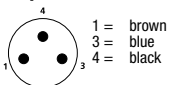

RSMV

Actuator/sensor cordset, single-ended, M8, 3- and 4-poles male 90° connector with self-locking threaded joint and molded cable.

RSMWV

Pin Assignments

M8

3 poles

4 poles

Be Certain with Belden