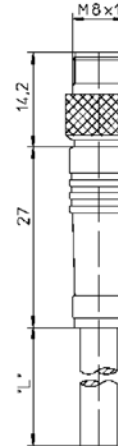

M8-Round-Plug Connector, Single-Ended Cordsets
RSMV 3 | RSMV 4 | RSMWV 3 | RSMWV 4

RSMV | RSMWV

3- and 4-Poles

Actuator/sensor cordset, single-ended, M8, 3- and 4-poles male straight connector with self-locking threaded joint and molded cable.

RSMV

Actuator/sensor cordset, single-ended, M8, 3- and 4-poles male 90° connector with self-locking threaded joint and molded cable.

RSMWV

Pin Assignments

M8

3 poles

4 poles

Be Certain with Belden

Mechanical

Housing / Molded body TPU grey transparent
Insert (contact bearer) PA/TPU, black
Contact Copper Alloy
Coupling screw Nickel Plated Brass
O-ring n/a

Electrical data

Rated voltage 63V (IEC) / 30V (UL)
Rated current* 4 A

Cable Specifications

Cable No.	Outer Jacket	Conductor Size	Jacket Color	OD
593	PVC	22 AWG stranded	yellow	5.00 mm nominal
594	PVC	22 AWG stranded	yellow	5.20 mm nominal

Cordsets
Single-Ended

Part Number		Pins	Outer Jacket	Standard Cable Lengths	Characteristics
Male Straight	Male 90°				
RSMV 3-593/...M	RSMWV 3-593/...M	3	PVC	2M / 5M / 10M	
RSMV 4-594/...M	RSMWV 4-594/...M	4	PVC	2M / 5M / 10M	