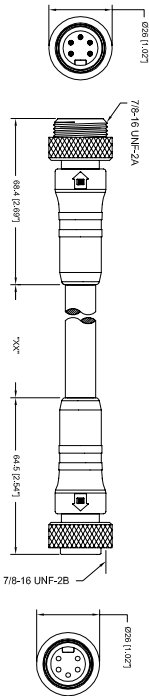

Mini Double-Ended Cordsets

RSRK 30-838 | RSRK 40-839 | RSRK 50-877

Description

MINI, Double-Ended Cordset, Straight, Male (external threads) to Female (internal threads), 3-, 4- and 5-Pole, 16 AWG, Yellow TPE (TC-ER) Cable, U.S. Color Code, IP 68 and NEMA 6P Rated.

Technical Data

Material

Molded body	PUR, yellow
Coupling nut	Aluminum, e-coated or anodized black
Contacts	Brass, gold over nickel plated
Insert	PUR, yellow

Electrical

Current rating	8 A
Voltage rating	600 V

Mechanical

Temperature	-30°C to + 90°C
Protection	IP 68, NEMA 6P

Cable

Jacket	Yellow, TPE
Gauge	16 AWG stranded copper
UL Approval	TC-ER
Outside diameter	838: .315"
	839: .342"
	877: .371"

Part Number

RSRK 30-838/1M
RSRK 30-838/2M
RSRK 30-838/3M
RSRK 30-838/5M
RSRK 30-838/10M
RSRK 30-838/20M
RSRK 40-839/1M
RSRK 40-839/2M
RSRK 40-839/3M
RSRK 40-839/5M
RSRK 40-839/10M
RSRK 40-839/20M
RSRK 50-877/1M
RSRK 50-877/2M
RSRK 50-877/3M
RSRK 50-877/5M
RSRK 50-877/10M
RSRK 50-877/20M

Pin Assignments

Face View 7/8"

X-ON Electronics

Largest Supplier of Electrical and Electronic Components

Click to view similar products for [Sensor Cables / Actuator Cables](#) category:

Click to view products by [Lumberg](#) manufacturer: