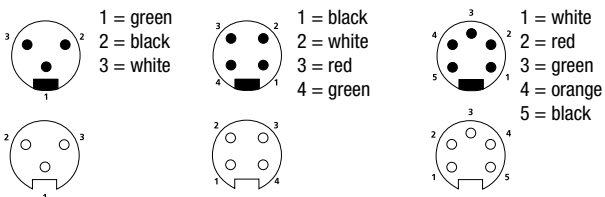

Pin Assignments

Face View 7/8"