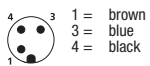

RST

Actuator/sensor cordset, single-ended, M12, 3-, 4-, 5-, and 8-poles, male right connector with self-locking thread and molded cable.

RSWT

Pin Assignments

M12 - Male

3 poles

4 poles

5 poles