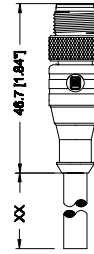

M12-Round-Plug Connector, Single-Ended Cordsets

RST | RSWT

3-, 4-, 5-, and 8-Poles

Actuator/sensor cordset, single-ended, M12, 3-, 4-, 5-, and 8-poles, male straight connector with self-locking thread and molded cable.

RST

Actuator/sensor cordset, single-ended, M12, 3-, 4-, 5-, and 8-poles, male right connector with self-locking thread and molded cable.

RSWT

Pin Assignments

M12 - Male

3 poles

4 poles

5 poles

Housing / Molded body PUR, translucent gray
 Insert PUR, orange
 Contact CuZn, gold-plated
 Coupling nut CuZn, nickel-plated
 O-ring FKM

Electrical

Current rating 3-5 poles 4A
 8 poles 1.5A
 Voltage rating 3-4 poles 250V
 5-8 poles 30V

Part Number	Pins	Standard Cable Lengths	Characteristics
RST 3-659/...M	3	2M / 5M / 10M	 
RST 4-646/...M	4	2M / 5M / 10M	 
RST 5-647/...M	5	2M / 5M / 10M	 
RST 8-661/...M	8	2M / 5M / 10M	 
RSWT 3-659/...M	3	2M / 5M / 10M	 
RSWT 4-646/...M	4	2M / 5M / 10M	 
RSWT 5-647/...M	5	2M / 5M / 10M	 
RSWT 8-661/...M	8	2M / 5M / 10M	 