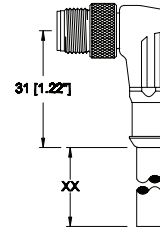

M12-Round-Plug Connector, Single-Ended Cordsets

RST | RSWT

3-, 4-, 5-, and 8-Poles

Actuator/sensor cordset, single-ended, M12, 3-, 4-, 5-, and 8-poles, male straight connector with self-locking thread and molded cable.

RST

Actuator/sensor cordset, single-ended, M12, 3-, 4-, 5-, and 8-poles, male right connector with self-locking thread and molded cable.

RSWT

Pin Assignments

M12 - Male

3 poles

4 poles

5 poles

Cable Specifications

Cable No.	Outer Jacket	Conductor Size	Jacket Color	OD
659	PVC	22 AWG	Gray	.190" (4.82 mm)
646	PVC	22 AWG	Gray	.190" (4.82 mm)
647	PVC	22 AWG	Gray	.212" (5.38 mm)
661	PVC	24 AWG	Gray	.232" (5.89 mm)

Part Number	Pins	Standard Cable Lengths	Characteristics
RST 3-659/...M	3	2M / 5M / 10M	 
RST 4-646/...M	4	2M / 5M / 10M	 
RST 5-647/...M	5	2M / 5M / 10M	 
RST 8-661/...M	8	2M / 5M / 10M	 
RSWT 3-659/...M	3	2M / 5M / 10M	 
RSWT 4-646/...M	4	2M / 5M / 10M	 
RSWT 5-647/...M	5	2M / 5M / 10M	 
RSWT 8-661/...M	8	2M / 5M / 10M	 