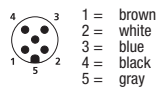

RST

Actuator/sensor cordset, single-ended, M12, 3-, 4-, 5-, and 8-poles, male right connector with self-locking thread and molded cable.

RSWT

Pin Assignments

M12 - Male

3 poles

4 poles

5 poles