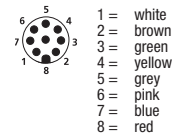

M12-Round-Plug Connector, Single-Ended Cordsets

RST | RSWT

3-, 4-, 5-, and 8-Poles

Actuator/sensor cordset, single-ended, M12, 3-, 4-, 5-, and 8-poles, male straight connector with self-locking thread and molded cable.

RST

Actuator/sensor cordset, single-ended, M12, 3-, 4-, 5-, and 8-poles, male right connector with self-locking thread and molded cable.

RSWT

Pin Assignments

M12 - Male

3 poles

4 poles

5 poles

8 poles