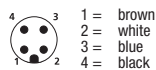

RST

Actuator/sensor cordset, single-ended, M12, 3-, 4-, 5-, and 8-poles, male right connector with self-locking thread and molded cable.

RSWT

Pin Assignments

M12 - Male

3 poles

4 poles

5 poles