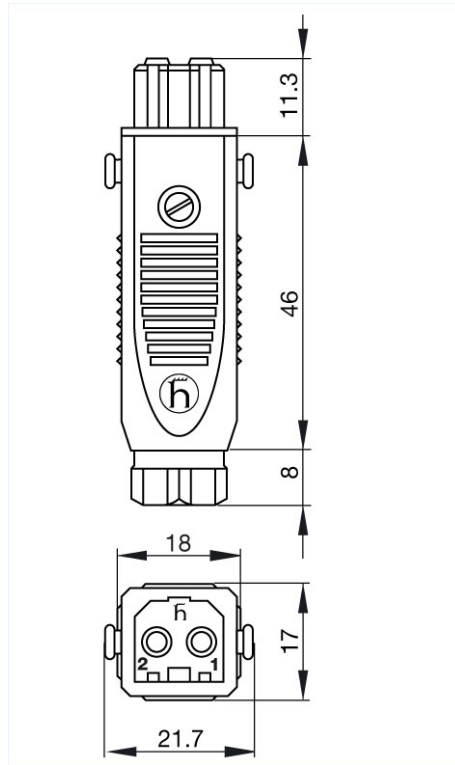

HIRSCHMANN

A BELDEN BRAND

Industrial Connecting Solutions:Rectangular Connectors:Power Connectors (ST series):Cable socket:STAK 20 grau/grey

<https://e-catalog.hirschmann.com:443/link/57078-24228-256261-24351-24352-35728/en/conf/ui/state>

Picture

Drawing

Belden Deutschland GmbH

Im Gewerbepark 2

58579 Schalksmühle

Germany

Phone: +49 7127/14-1806

E-Mail: icos-sales@belden.com

The information published in the websites has been compiled as carefully as possible. It is subject to alteration without notice in technical as well as in price-related/commercial respect. The complete information and data were available on user documentation. Mandatory information can only be obtained by a concrete query.