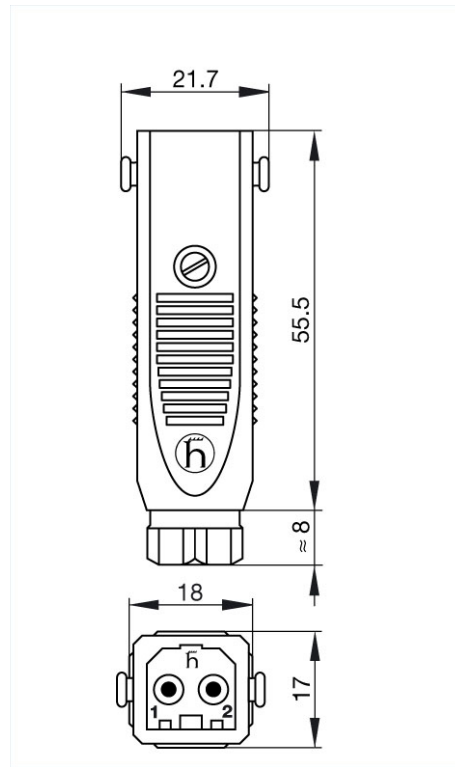

Picture
Drawing

Belden Deutschland GmbH
Im Gewerbepark 2
58579 Schalksmühle
Germany
Phone: +49 7127/14-1806
E-Mail: icos-sales@belden.com

The information published in the websites has been compiled as carefully as possible. It is subject to alteration without notice in technical as well as in price-related/commercial respect. The complete information and data were available on user documentation. Mandatory information can only be obtained by a concrete query.