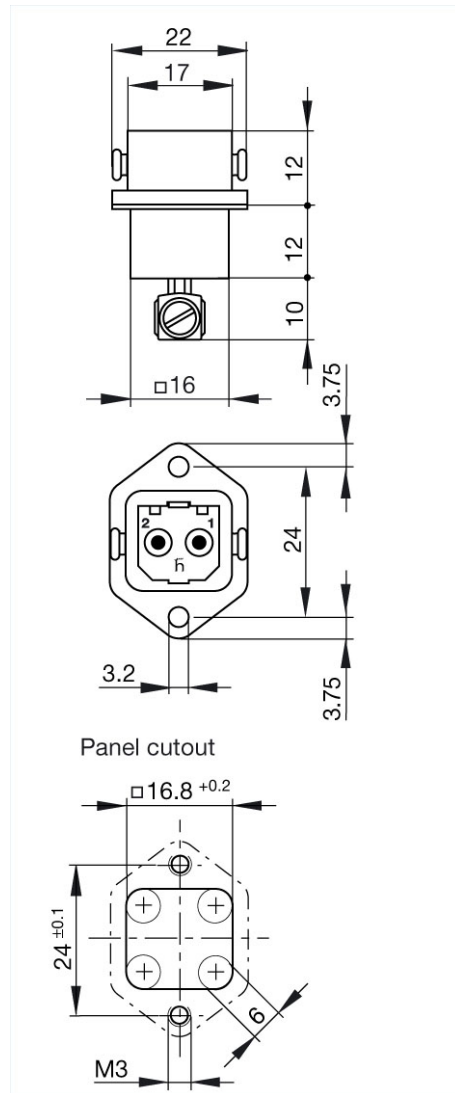

HIRSCHMANN

A BELDEN BRAND

Industrial Connecting Solutions:Rectangular Connectors:Power Connectors (ST series):Panel-mounted connector:STASEI 2 grau/grey

<https://e-catalog.hirschmann.com:443/link/57078-24228-256261-24351-24356-36009/en/conf/ui/state>

Picture

Drawing

Belden Deutschland GmbH

Im Gewerbepark 2

58579 Schalksmühle

Germany

Phone: +49 7127/14-1806

E-Mail: icos-sales@belden.com