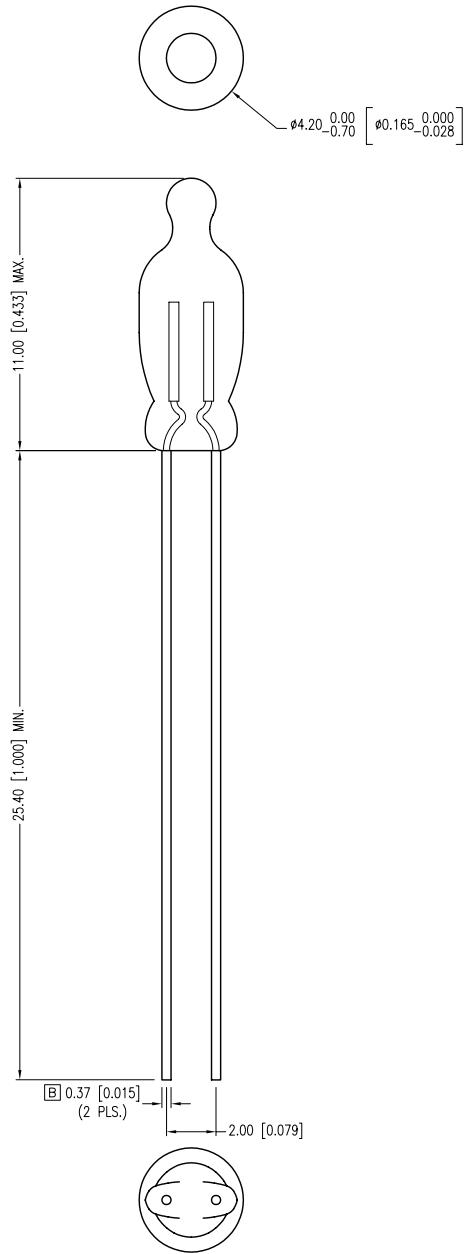

PART NUMBER	GT-NE4H1125	REV.	C
DATE	E.C.N. NUMBER AND REVISION COMMENTS		REV.
12.13.06	E.C.N. #11148.		A
06.11.09	E.C.N. #11572.		B
08.24.11	E.C.N. #11748/10BRDR. & REDRAWN.		C

[B] ELECTRO-OPTICAL CHARACTERISTICS $T_a=25^\circ\text{C}$ $I_f=20\text{mA}$

PARAMETER	MIN	TYP	MAX	UNITS
OPERATING VOLTAGE	90		115	V
STARTING VOLTAGE (AC)			95	V
STARTING VOLTAGE (DC)			135	V
OPERATING CURRENT		1.7		mA
LIGHT OUTPUT		65		mLM
LIFE HOURS		20,000		HOURS

- [C] [B] NOTES**
- EXTERNAL RESISTOR VALUE 33k OHMS
 - LEAD LENGTH 25mm MIN.
 - LEAD SPACING 2mm TYP
 - MINIMUM VALUE IS NOT GUARANTEED.
 - LEAD FINISH, NO SHINY TIN COATING.

*UNLESS OTHERWISE SPECIFIED TOLERANCES PER DECIMAL PRECISION ARE: X=±1 (±0.039), X.X=±0.5 (±0.020), X.XX=±0.25 (±0.010), X.XXX=±0.127 (±0.005). LEAD SIZE=±0.05 (±0.002), LEAD LENGTH=±0.75 (±0.030). MIN= $\begin{matrix} +\text{DECIMAL PRECISION} \\ -0.00 \end{matrix}$ MAX.= $\begin{matrix} +0.00 \\ -\text{DECIMAL PRECISION} \end{matrix}$ UNCONTROLLED DOCUMENT

DATE:	08.24.11	DRAWN BY:	AB
PAGE:	1 OF 1	CHKD BY:	KF
SCALE:	NTS	APRVD BY:	SS
UNIT:	mm [INCH]		

X-ON Electronics

Largest Supplier of Electrical and Electronic Components

Click to view similar products for [Lamps category](#):