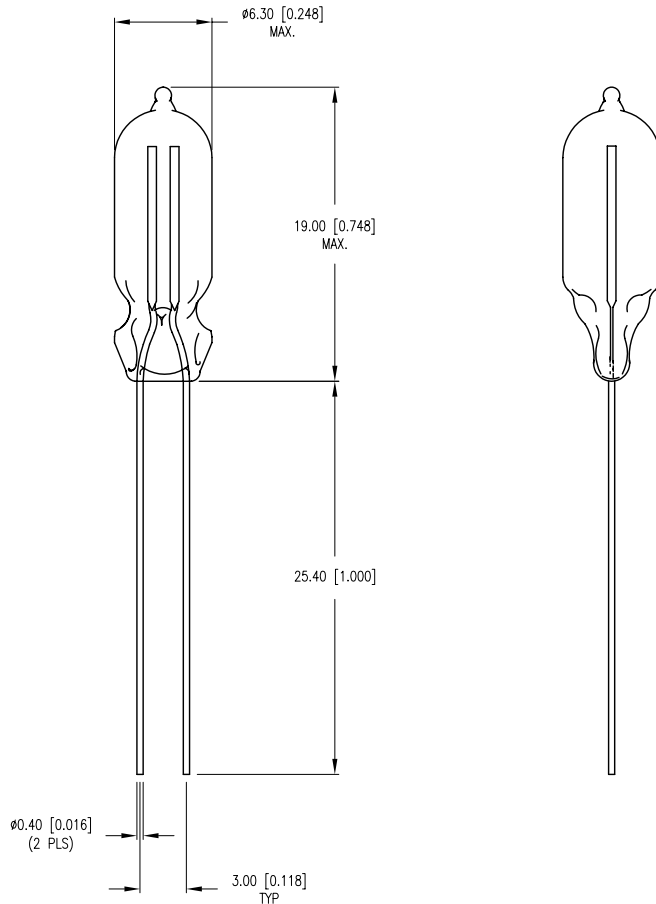

PART NUMBER	GT-NE6H1925T	REV.	D
DATE	E.C.N. NUMBER AND REVISION COMMENTS		REV.
04.02.98	E.C.N. #10437. & REDRAWN.		A
10.21.99	E.C.N. #10561. & #10BRDR.		B
12.13.06	E.C.N. #11148.		C
03.29.12	E.C.N. #10BRDR.		D

ELECTRO-OPTICAL CHARACTERISTICS				
PARAMETER	MIN	TYP	MAX	UNITS
OPERATING VOLTAGE	90		115	V
STARTING VOLTAGE (AC)			85	V
(DC)			125	V
OPERATING CURRENT:				
W/ 33K OHM RES.		1.3±20% mA	① 110V	
W/ 82K OHM RES.		1.9±20% mA	② 220V	
LIGHT OUTPUT		111		lm
LIFE HOURS		20,000		HOURS
EMITTED COLOR:	ORANGE			

NOTES:

- PARTS TO BE IN A SEALED BAG WITH DESICCANT.
- LEAD DIAMETER: 0.40 [0.016].
- LEAD FINISH: (UT OR BLANK)-T-SILVER PLATED LEADS.
- CORONA MUST COVER A MINIMUM OF 25% OF THE ELECTRODE WITH NO FLICKERING.

*UNLESS OTHERWISE SPECIFIED TOLERANCES PER DECIMAL PRECISION ARE: X=±1 (±0.039), X.X=±0.5 (±0.020), X.XX=±0.25 (±0.010), X.XXX=±0.127 (±0.005). LEAD SIZE=±0.05 (±0.002), LEAD LENGTH=±0.75 (±0.030). MIN= ^{+DECIMAL PRECISION} MAX.= ^{+0.00} _{-0.00} DECIMAL PRECISION