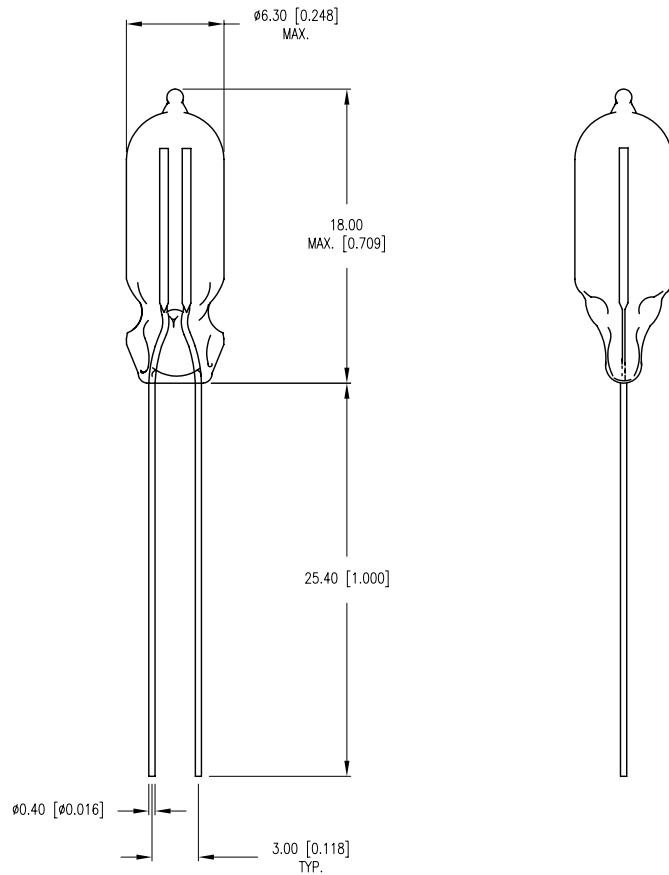

PART NUMBER	GT-NG6H1825T	REV.	A
DATE	E.C.N. NUMBER AND REVISION COMMENTS		REV.
01.09.12	E.C.N. #10BRDR. & REDRAWN.		A

ELECTRO-OPTICAL CHARACTERISTICS

PARAMETER	MIN	TYP	MAX	UNITS
OPERATING VOLTAGE	90		115	V
STARTING VOLTAGE(AC)			85	V
(DC)			125	V
OPERATING CURRENT:		1.1		mA
LIGHT OUTPUT		111		mlm
LIFE HOURS		10,000		HOURS
EMITTED COLOR:	GREEN			

NOTES:

- EXTERNAL RESISTOR VALUE: 47K.

*UNLESS OTHERWISE SPECIFIED TOLERANCES PER DECIMAL PRECISION ARE: X=±1 (±0.039), X.X=±0.5 (±0.020), X.XX=±0.25 (±0.010), X.XXX=±0.127 (±0.005). LEAD SIZE=±0.05 (±0.002), LEAD LENGTH=±0.75 (±0.030). MIN.= ^{+DECIMAL PRECISION} -0.00 MAX.= ^{+0.00} -DECIMAL PRECISION

290 E. HELEN ROAD
 PALATINE, IL 60067-6976
 PHONE: +1.847.359.2790
 FAX: +1.847.359.6538
 WEB: WWW.LUMEX.COM

6mm x 19mm NEON LAMP, GREEN, HIGH BRIGHTNESS.

THE SPECIFICATIONS MAY CHANGE AT ANY TIME WITHOUT NOTICE DUE TO NEW MATERIALS OR PRODUCT IMPROVEMENT.

DATE:	01.09.12	DRAWN BY:	AB
PAGE:	1 OF 1	CHKD BY:	SS
SCALE:	NTS	APRVD BY:	JD
UNIT:	mm [INCH]		Ⓟ

X-ON Electronics

Largest Supplier of Electrical and Electronic Components

Click to view similar products for [Lamps category](#):