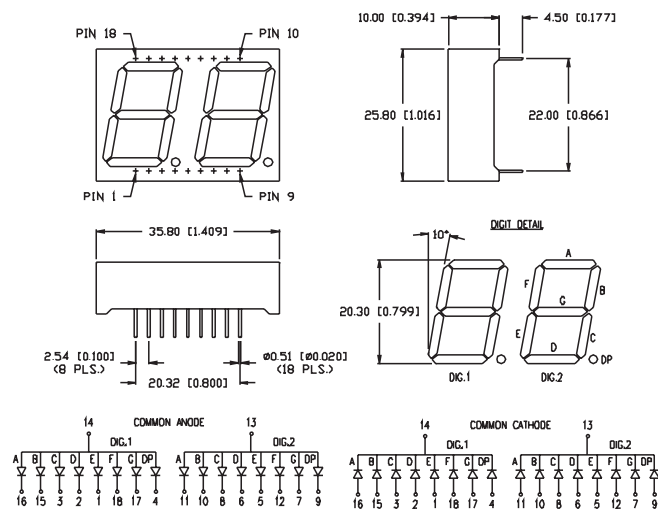

## 0.56" dual digit

Part Number	Wave Length (nm)	Brightness (μcd) @ 10mA	Vf (typ) 10mA	Vf (max) 10mA	Emitted Color	Polarity (common)
LDD-A5642RI	565	2500	2.2	2.6	Green	Anode
LDD-A5644RI	635	2500	2.0	2.5	Red	Anode
LDD-A5646RI	660	8000	1.7	2.2	Red	Anode
LDD-A5642RI-SUG	574	7000	2.2	2.6	Green	Anode
LDD-A5644RI-SI	636	15,000	2.0	2.6	Red	Anode
LDD-A5647RI-USB	470	6000	3.5	4.0	Blue	Anode
LDD-C5642RI	565	2500	2.2	2.6	Green	Cathode
LDD-C5644RI	635	2500	2.0	2.5	Red	Cathode
LDD-C5646RI	660	8000	1.7	2.2	Red	Cathode
LDD-C5642RI-SUG	574	7000	2.2	2.6	Green	Cathode
LDD-C5644RI-SI	636	15,000	2.0	2.6	Red	Cathode
LDD-C5647RI-USB	470	6000	3.5	4.0	Blue	Cathode

## 0.80" dual digit

Part Number	Wave Length (nm)	Brightness (μcd) @ 10mA	Vf (typ) 10mA	Vf (max) 10mA	Emitted Color	Polarity (common)
LDD-A812RI	565	2500	2.2	2.6	Green	Anode
LDD-A814RI	635	2500	2.0	2.5	Red	Anode
LDD-A816RI	660	8000	1.7	2.2	Red	Anode
LDD-A812RI-SUG	574	7000	2.2	2.6	Green	Anode
LDD-A814RI-SI	636	15,000	2.0	2.6	Red	Anode
LDD-A817RI-USB	470	6000	3.5	4.0	Blue	Anode
LDD-C812RI	565	2500	2.2	2.6	Green	Cathode
LDD-C814RI	635	2500	2.0	2.5	Red	Cathode
LDD-C816RI	660	8000	1.7	2.2	Red	Cathode
LDD-C812RI-SUG	574	7000	2.2	2.6	Green	Cathode
LDD-C814RI-SI	636	15,000	2.0	2.6	Red	Cathode
LDD-C817RI-USB	470	6000	3.5	4.0	Blue	Cathode