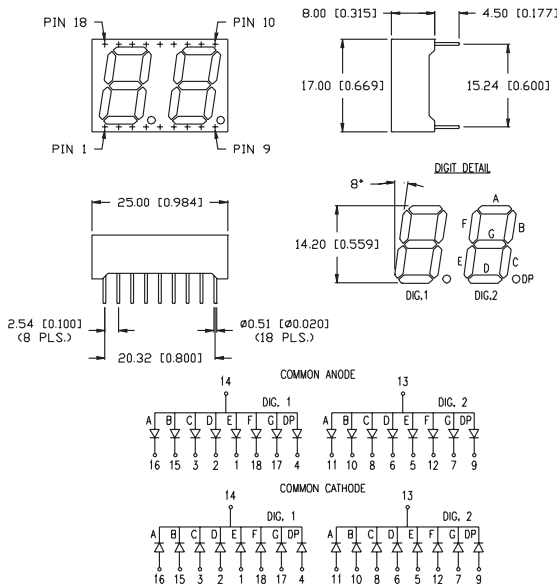

## Dual Digit

## 0.56" dual digit

Part Number	Wave Length (nm)	Brightness (μcd) @ 10mA	Vf (typ) 10mA	Vf (max) 10mA	Emitted Color	Polarity (common)
LDD-A5642RI	565	2500	2.2	2.6	Green	Anode
LDD-A5644RI	635	2500	2.0	2.5	Red	Anode
LDD-A5646RI	660	8000	1.7	2.2	Red	Anode
LDD-A5642RI-SUG	574	7000	2.2	2.6	Green	Anode
LDD-A5644RI-SI	636	15,000	2.0	2.6	Red	Anode
LDD-A5647RI-USB	470	6000	3.5	4.0	Blue	Anode
LDD-C5642RI	565	2500	2.2	2.6	Green	Cathode
LDD-C5644RI	635	2500	2.0	2.5	Red	Cathode
LDD-C5646RI	660	8000	1.7	2.2	Red	Cathode
LDD-C5642RI-SUG	574	7000	2.2	2.6	Green	Cathode
LDD-C5644RI-SI	636	15,000	2.0	2.6	Red	Cathode
LDD-C5647RI-USB	470	6000	3.5	4.0	Blue	Cathode

## 0.80" dual digit

Part Number	Wave Length (nm)	Brightness (μcd) @ 10mA	Vf (typ) 10mA	Vf (max) 10mA	Emitted Color	Polarity (common)
LDD-A812RI	565	2500	2.2	2.6	Green	Anode
LDD-A814RI	635	2500	2.0	2.5	Red	Anode
LDD-A816RI	660	8000	1.7	2.2	Red	Anode
LDD-A812RI-SUG	574	7000	2.2	2.6	Green	Anode
LDD-A814RI-SI	636	15,000	2.0	2.6	Red	Anode
LDD-A817RI-USB	470	6000	3.5	4.0	Blue	Anode
LDD-C812RI	565	2500	2.2	2.6	Green	Cathode
LDD-C814RI	635	2500	2.0	2.5	Red	Cathode
LDD-C816RI	660	8000	1.7	2.2	Red	Cathode
LDD-C812RI-SUG	574	7000	2.2	2.6	Green	Cathode
LDD-C814RI-SI	636	15,000	2.0	2.6	Red	Cathode
LDD-C817RI-USB	470	6000	3.5	4.0	Blue	Cathode