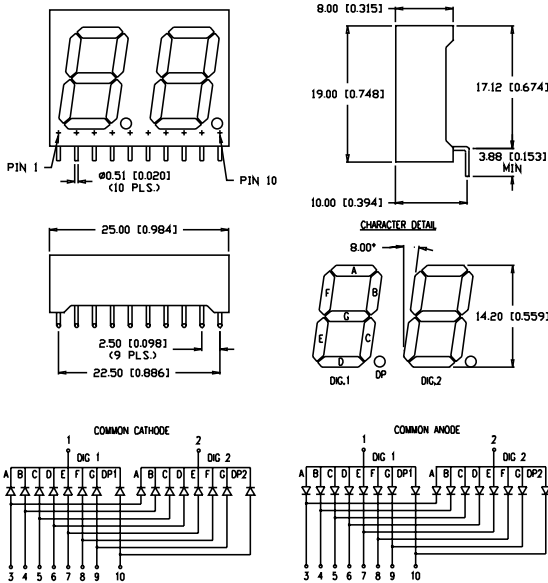

Dual and Four Digit

Features/Options

- ▶ Standard and high brightness chips
- ▶ Custom sizes at minimal cost
- ▶ Right angle pins eliminate expensive sockets
- ▶ Intensity grading available at chip level

Applications/Uses

- ▶ Panel meter displays
- ▶ Time lapsed panels
- ▶ Diagnostic equipment
- ▶ Counter displays

0.56" dual digit

Part Number	Wave Length (nm)	Brightness (ucd) @ 10mA	Vf (typ) 10mA	Vf (max) 10mA	Emitted Color	Polarity (column)
LDD-M512RI-RA	565	2500	2.2	2.6	Green	Anode
LDD-M514RI-RA	635	2500	2.0	2.5	Red	Anode
LDD-M516RI-RA	660	8000	1.7	2.2	Red	Anode
LDD-M512RI-RA-SUG	574	7000	2.2	2.6	Green	Anode
LDD-M514RI-RA-SI	636	15,000	2.0	2.6	Red	Anode
LDD-M517RI-RA-USB	470	6000	3.5	4.0	Blue	Anode
LDD-N512RI-RA	565	2500	2.2	2.6	Green	Cathode
LDD-N514RI-RA	635	2500	2.0	2.5	Red	Cathode
LDD-N516RI-RA	660	8000	1.7	2.2	Red	Cathode
LDD-N512RI-RA-SUG	574	7000	2.2	2.6	Green	Cathode
LDD-N514RI-RA-SI	636	15,000	2.0	2.6	Red	Cathode
LDD-N517RI-RA-USB	470	6000	3.5	4.0	Blue	Cathode

0.30" four digit

Part Number	Wave Length (nm)	Brightness (ucd) @ 10mA	Vf (typ) 10mA	Vf (max) 10mA	Emitted Color	Polarity (column)
LDQ-M3042RI-RA	565	2500	2.2	2.6	Green	Anode
LDQ-M3044RI-RA	635	2500	2.0	2.5	Red	Anode
LDQ-M3046RI-RA	660	8000	1.7	2.2	Red	Anode
LDQ-M3042RI-RA-SUG	574	7000	2.2	2.6	Green	Anode
LDQ-M3044RI-RA-SI	636	15,000	2.0	2.6	Red	Anode
LDQ-M3047RI-RA-USB	470	6000	3.5	4.0	Blue	Anode
LDQ-N3042RI-RA	565	2500	2.2	2.6	Green	Cathode
LDQ-N3044RI-RA	635	2500	2.0	2.5	Red	Cathode
LDQ-N3046RI-RA	660	8000	1.7	2.2	Red	Cathode
LDQ-N3042RI-RA-SUG	574	7000	2.2	2.6	Green	Cathode
LDQ-N3044RI-RA-SI	636	15,000	2.0	2.6	Red	Cathode
LDQ-N3047RI-RA-USB	470	6000	3.5	4.0	Blue	Cathode