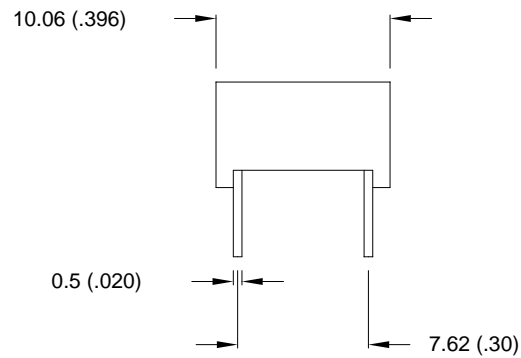

292 E. HELLEN ROAD
PALATINE, ILLINOIS 60067
(708) 359-2790

DATE:	APPROVED BY:	DRAWN BY:
SCALE: N/A		

PAGE 1 OF 1	DRAWING NUMBER LDF-U30X	REV