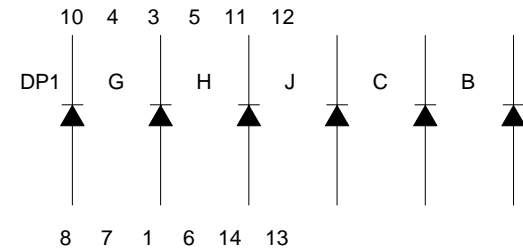

DATE

REVISIONS

REV

DRAWING NUMBER

LDF-U30X

REV

NO PIN 2, 9