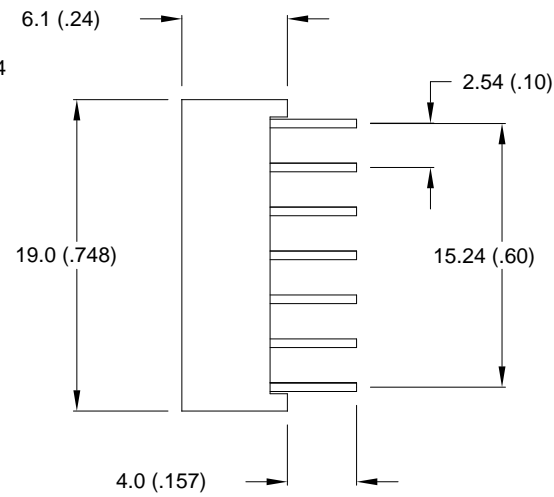

DATE

REVISIONS

REV

DRAWING NUMBER

LDF-U30X

REV

NO PIN 2, 9