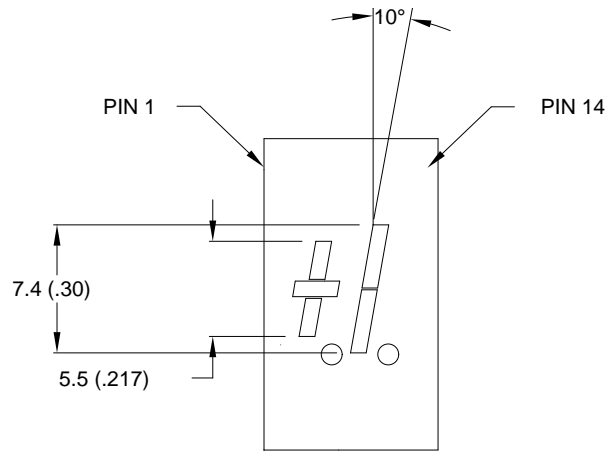

DATE

REVISIONS

REV

DRAWING NUMBER

LDF-U30X

REV

NO PIN 2, 9