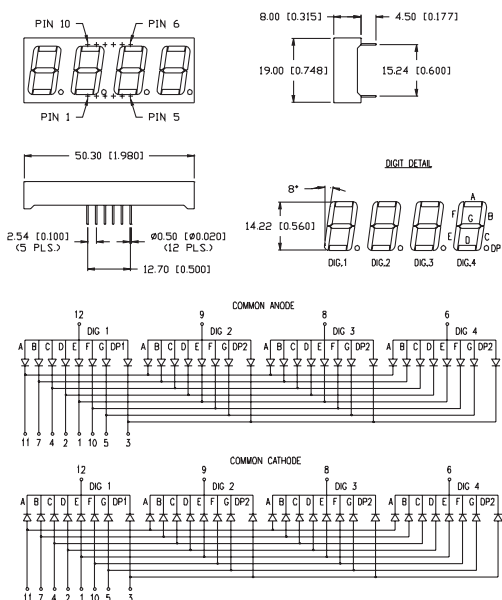

### Applications/Uses

- ▶ Panel meter displays
- ▶ Time lapsed panels
- ▶ Diagnostic equipment
- ▶ Counter displays

## 0.36" four digit

Part Number	Wave Length (nm)	Brightness (µcd) @ 10mA	Vf (typ) 10mA	Vf (max) 10mA	Emitted Color	Polarity (common)
LDQ-M3602RI	565	2500	2.2	2.6	Green	Anode
LDQ-M3604RI	635	2500	2.0	2.5	Red	Anode
LDQ-M3606RI	660	8000	1.7	2.2	Red	Anode
LDQ-M3602RI-SUG	574	7000	2.2	2.6	Green	Anode
LDQ-M3604RI-SI	636	15,000	2.0	2.6	Red	Anode
LDQ-M3607RI-USB	470	6000	3.5	4.0	Blue	Anode
LDQ-N3602RI	565	2500	2.2	2.6	Green	Cathode
LDQ-N3604RI	635	2500	2.0	2.5	Red	Cathode
LDQ-N3606RI	660	8000	1.7	2.2	Red	Cathode
LDQ-N3602RI-SUG	574	7000	2.2	2.6	Green	Cathode
LDQ-N3604RI-SI	636	15,000	2.0	2.6	Red	Cathode
LDQ-N3607RI-USB	470	6000	3.5	4.0	Blue	Cathode

## 0.56" four digit

Part Number	Wave Length (nm)	Brightness (µcd) @ 10mA	Vf (typ) 10mA	Vf (max) 10mA	Emitted Color	Polarity (common)
LDQ-M512RI	565	2500	2.2	2.6	Green	Anode
LDQ-M514RI	635	2500	2.0	2.5	Red	Anode
LDQ-M516RI	660	8000	1.7	2.2	Red	Anode
LDQ-M512RI-SUG	574	7000	2.2	2.6	Green	Anode
LDQ-M514RI-SI	636	15,000	2.0	2.6	Red	Anode
LDQ-M517RI-USB	470	6000	3.5	4.0	Blue	Anode
LDQ-N512RI	565	2500	2.2	2.6	Green	Cathode
LDQ-N514RI	635	2500	2.0	2.5	Red	Cathode
LDQ-N516RI	660	8000	1.7	2.2	Red	Cathode
LDQ-N512RI-SUG	574	7000	2.2	2.6	Green	Cathode
LDQ-N514RI-SI	636	15,000	2.0	2.6	Red	Cathode
LDQ-N517RI-USB	470	6000	3.5	4.0	Blue	Cathode