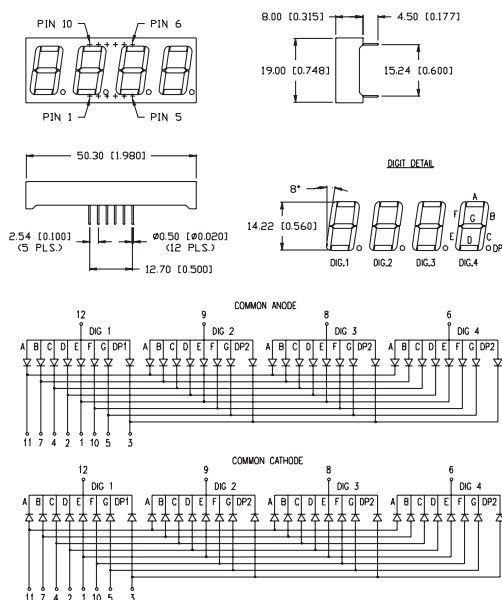

### Applications/Uses

- ▶ Panel meter displays
- ▶ Time lapsed panels
- ▶ Diagnostic equipment
- ▶ Counter displays

## 0.36" four digit

Part Number	Wave Length (nm)	Brightness (µcd @ 10mA)	Vf (typ) 10mA	Vf (max) 10mA	Emitted Color	Polarity (common)
LDQ-M3602RI	565	2500	2.2	2.6	Green	Anode
LDQ-M3604RI	635	2500	2.0	2.5	Red	Anode
LDQ-M3606RI	660	8000	1.7	2.2	Red	Anode
LDQ-M3602RI-SUG	574	7000	2.2	2.6	Green	Anode
LDQ-M3604RI-SI	636	15,000	2.0	2.6	Red	Anode
LDQ-M3607RI-USB	470	6000	3.5	4.0	Blue	Anode
LDQ-N3602RI	565	2500	2.2	2.6	Green	Cathode
LDQ-N3604RI	635	2500	2.0	2.5	Red	Cathode
LDQ-N3606RI	660	8000	1.7	2.2	Red	Cathode
LDQ-N3602RI-SUG	574	7000	2.2	2.6	Green	Cathode
LDQ-N3604RI-SI	636	15,000	2.0	2.6	Red	Cathode
LDQ-N3607RI-USB	470	6000	3.5	4.0	Blue	Cathode

## 0.56" four digit

Part Number	Wave Length (nm)	Brightness (µcd @ 10mA)	Vf (typ) 10mA	Vf (max) 10mA	Emitted Color	Polarity (common)
LDQ-M512RI	565	2500	2.2	2.6	Green	Anode
LDQ-M514RI	635	2500	2.0	2.5	Red	Anode
LDQ-M516RI	660	8000	1.7	2.2	Red	Anode
LDQ-M512RI-SUG	574	7000	2.2	2.6	Green	Anode
LDQ-M514RI-SI	636	15,000	2.0	2.6	Red	Anode
LDQ-M517RI-USB	470	6000	3.5	4.0	Blue	Anode
LDQ-N512RI	565	2500	2.2	2.6	Green	Cathode
LDQ-N514RI	635	2500	2.0	2.5	Red	Cathode
LDQ-N516RI	660	8000	1.7	2.2	Red	Cathode
LDQ-N512RI-SUG	574	7000	2.2	2.6	Green	Cathode
LDQ-N514RI-SI	636	15,000	2.0	2.6	Red	Cathode
LDQ-N517RI-USB	470	6000	3.5	4.0	Blue	Cathode