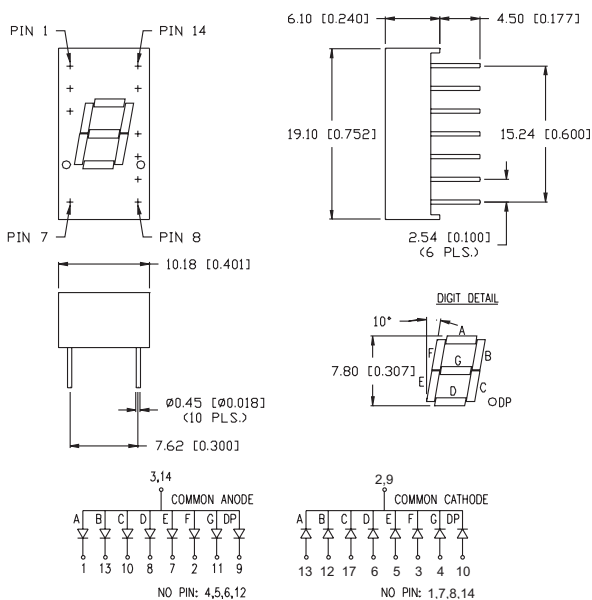

LED Displays ~ Seven Segment ~ Numeric

Single Digit

Features/Options

- ▶ Standard and high brightness chips
- ▶ Intensity grading available
- ▶ Custom sizes at minimal tooling
- ▶ Face and segment off colors in grey and milky white

0.28" single digit

Part Number	Wave Length (nm)	Brightness (μcd) @ 10mA	V _f (typ) 10mA	V _f (max) 10mA	Emitted Color	Polarity (common)
LDS-A2802RI	565	2500	2.2	2.6	Green	Anode
LDS-A2804RI	635	2500	2.0	2.5	Red	Anode
LDS-A2806RI	660	8000	1.7	2.2	Red	Anode
LDS-A2802RI-SUG	574	7000	2.2	2.6	Green	Anode
LDS-A2804RI-SI	636	15,000	2.0	2.6	Red	Anode
LDS-A2807RI-USB	470	6000	3.5	4.0	Blue	Anode
LDS-C2802RI	565	2500	2.2	2.6	Green	Cathode
LDS-C2804RI	635	2500	2.0	2.5	Red	Cathode
LDS-C2806RI	660	8000	1.7	2.2	Red	Cathode
LDS-C2802RI-SUG	574	7000	2.2	2.6	Green	Cathode
LDS-C2804RI-SI	636	15,000	2.0	2.6	Red	Cathode
LDS-C2807RI-USB	470	6000	3.5	4.0	Blue	Cathode

0.30" single digit

Part Number	Wave Length (nm)	Brightness (μcd) @ 10mA	V _f (typ) 10mA	V _f (max) 10mA	Emitted Color	Polarity (common)
LDS-A302RI	565	2500	2.2	2.6	Green	Anode
LDS-A304RI	635	2500	2.0	2.5	Red	Anode
LDS-A306RI	660	8000	1.7	2.2	Red	Anode
LDS-A302RI-SUG	574	7000	2.2	2.6	Green	Anode
LDS-A304RI-SI	636	15,000	2.0	2.6	Red	Anode
LDS-A307RI-USB	470	6000	3.5	4.0	Blue	Anode
LDS-C302RI	565	2500	2.2	2.6	Green	Cathode
LDS-C304RI	635	2500	2.0	2.5	Red	Cathode
LDS-C306RI	660	8000	1.7	2.2	Red	Cathode
LDS-C302RI-SUG	574	7000	2.2	2.6	Green	Cathode
LDS-C304RI-SI	636	15,000	2.0	2.6	Red	Cathode
LDS-C307RI-USB	470	6000	3.5	4.0	Blue	Cathode