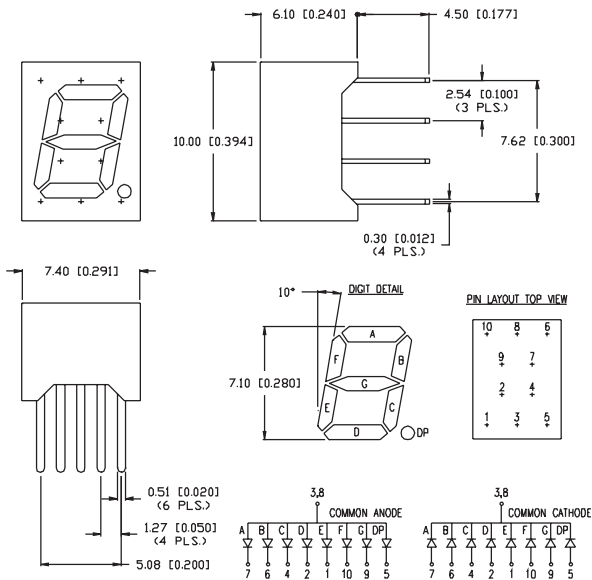

LED Displays ~ Seven Segment ~ Numeric

Single Digit

Features/Options

- ▶ Standard and high brightness chips
- ▶ Intensity grading available
- ▶ Custom sizes at minimal tooling
- ▶ Face and segment off colors in grey and milky white

0.28" single digit

Part Number	Wave Length (nm)	Brightness (μcd) @ 10mA	V _f (typ) 10mA	V _f (max) 10mA	Emitted Color	Polarity (common)
LDS-A2802RI	565	2500	2.2	2.6	Green	Anode
LDS-A2804RI	635	2500	2.0	2.5	Red	Anode
LDS-A2806RI	660	8000	1.7	2.2	Red	Anode
LDS-A2802RI-SUG	574	7000	2.2	2.6	Green	Anode
LDS-A2804RI-SI	636	15,000	2.0	2.6	Red	Anode
LDS-A2807RI-USB	470	6000	3.5	4.0	Blue	Anode
LDS-C2802RI	565	2500	2.2	2.6	Green	Cathode
LDS-C2804RI	635	2500	2.0	2.5	Red	Cathode
LDS-C2806RI	660	8000	1.7	2.2	Red	Cathode
LDS-C2802RI-SUG	574	7000	2.2	2.6	Green	Cathode
LDS-C2804RI-SI	636	15,000	2.0	2.6	Red	Cathode
LDS-C2807RI-USB	470	6000	3.5	4.0	Blue	Cathode

0.30" single digit

Part Number	Wave Length (nm)	Brightness (μcd) @ 10mA	V _f (typ) 10mA	V _f (max) 10mA	Emitted Color	Polarity (common)
LDS-A302RI	565	2500	2.2	2.6	Green	Anode
LDS-A304RI	635	2500	2.0	2.5	Red	Anode
LDS-A306RI	660	8000	1.7	2.2	Red	Anode
LDS-A302RI-SUG	574	7000	2.2	2.6	Green	Anode
LDS-A304RI-SI	636	15,000	2.0	2.6	Red	Anode
LDS-A307RI-USB	470	6000	3.5	4.0	Blue	Anode
LDS-C302RI	565	2500	2.2	2.6	Green	Cathode
LDS-C304RI	635	2500	2.0	2.5	Red	Cathode
LDS-C306RI	660	8000	1.7	2.2	Red	Cathode
LDS-C302RI-SUG	574	7000	2.2	2.6	Green	Cathode
LDS-C304RI-SI	636	15,000	2.0	2.6	Red	Cathode
LDS-C307RI-USB	470	6000	3.5	4.0	Blue	Cathode