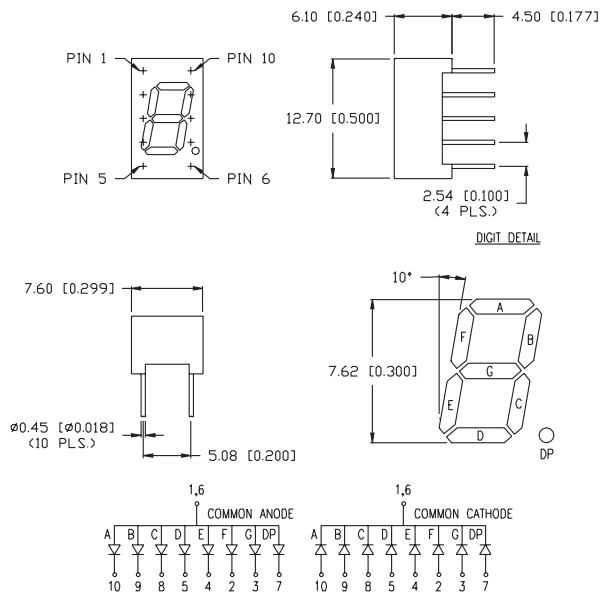

LED Displays ~ Seven Segment ~ Numeric

Single Digit

Features/Options

- ▶ Standard and high brightness chips
- ▶ Intensity grading available
- ▶ Custom sizes at minimal tooling
- ▶ Face and segment off colors in grey and milky white

Applications/Uses

- ▶ Test instruments
- ▶ Diagnostic equipment
- ▶ Instrument and control panels
- ▶ Monitoring displays

0.30" single digit

Part Number	Wave Length (nm)	Brightness (µcd) @ 10mA	Vf (typ) 10mA	Vf (max) 10mA	Emitted Color	Polarity (common)
LDS-A352RI	565	2500	2.2	2.6	Green	Anode
LDS-A354RI	635	2500	2.0	2.5	Red	Anode
LDS-A356RI	660	8000	1.7	2.2	Red	Anode
LDS-A352RI-SUG	574	7000	2.2	2.6	Green	Anode
LDS-A354RI-SI	636	15000	2.0	2.6	Red	Anode
LDS-A357RI-USB	470	6000	3.5	4.0	Blue	Anode
LDS-C352RI	565	2500	2.2	2.6	Green	Cathode
LDS-C354RI	635	2500	2.0	2.5	Red	Cathode
LDS-C356RI	660	8000	1.7	2.2	Red	Cathode
LDS-C352RI-SUG	574	7000	2.2	2.6	Green	Cathode
LDS-C354RI-SI	636	15000	2.0	2.6	Red	Cathode
LDS-C357RI-USB	470	6000	3.5	4.0	Blue	Cathode

0.36" single digit

Part Number	Wave Length (nm)	Brightness (µcd) @ 10mA	Vf (typ) 10mA	Vf (max) 10mA	Emitted Color	Polarity (common)
LDS-A322RI	565	2500	2.2	2.6	Green	Anode
LDS-A324RI	635	2500	2.0	2.5	Red	Anode
LDS-A326RI	660	8000	1.7	2.2	Red	Anode
LDS-A322RI-SUG	574	7000	2.2	2.6	Green	Anode
LDS-A324RI-SI	636	15,000	2.0	2.6	Red	Anode
LDS-A327RI-USB	470	6000	3.5	4.0	Blue	Anode
LDS-C322RI	565	2500	2.2	2.6	Green	Cathode
LDS-C324RI	635	2500	2.0	2.5	Red	Cathode
LDS-C326RI	660	8000	1.7	2.2	Red	Cathode
LDS-C322RI-SUG	574	7000	2.2	2.6	Green	Cathode
LDS-C324RI-SI	636	15,000	2.0	2.6	Red	Cathode
LDS-C327RI-USB	470	6000	3.5	4.0	Blue	Cathode