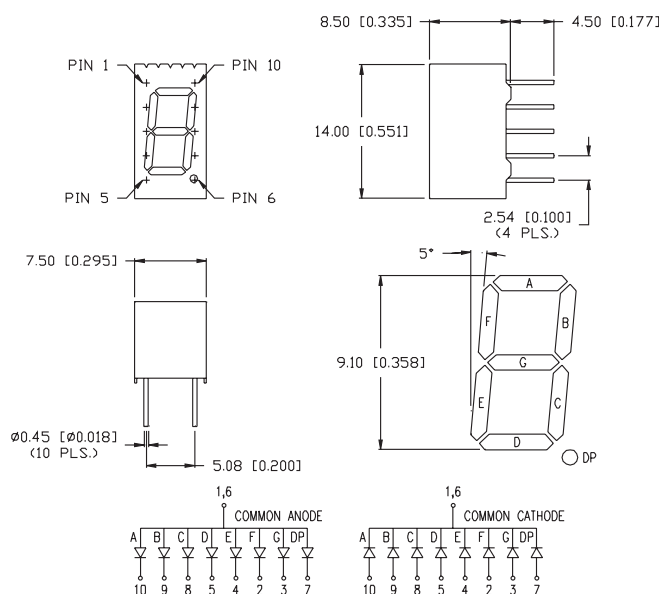

Applications/Uses

- ▶ Test instruments
- ▶ Diagnostic equipment
- ▶ Instrument and control panels
- ▶ Monitoring displays

0.30" single digit

Part Number	Wave Length (nm)	Brightness (µcd) @ 10mA	Vf (typ) 10mA	Vf (max) 10mA	Emitted Color	Polarity (common)
LDS-A352RI	565	2500	2.2	2.6	Green	Anode
LDS-A354RI	635	2500	2.0	2.5	Red	Anode
LDS-A356RI	660	8000	1.7	2.2	Red	Anode
LDS-A352RI-SUG	574	7000	2.2	2.6	Green	Anode
LDS-A354RI-SI	636	15000	2.0	2.6	Red	Anode
LDS-A357RI-USB	470	6000	3.5	4.0	Blue	Anode
LDS-C352RI	565	2500	2.2	2.6	Green	Cathode
LDS-C354RI	635	2500	2.0	2.5	Red	Cathode
LDS-C356RI	660	8000	1.7	2.2	Red	Cathode
LDS-C352RI-SUG	574	7000	2.2	2.6	Green	Cathode
LDS-C354RI-SI	636	15000	2.0	2.6	Red	Cathode
LDS-C357RI-USB	470	6000	3.5	4.0	Blue	Cathode

0.36" single digit

Part Number	Wave Length (nm)	Brightness (µcd) @ 10mA	Vf (typ) 10mA	Vf (max) 10mA	Emitted Color	Polarity (common)
LDS-A322RI	565	2500	2.2	2.6	Green	Anode
LDS-A324RI	635	2500	2.0	2.5	Red	Anode
LDS-A326RI	660	8000	1.7	2.2	Red	Anode
LDS-A322RI-SUG	574	7000	2.2	2.6	Green	Anode
LDS-A324RI-SI	636	15,000	2.0	2.6	Red	Anode
LDS-A327RI-USB	470	6000	3.5	4.0	Blue	Anode
LDS-C322RI	565	2500	2.2	2.6	Green	Cathode
LDS-C324RI	635	2500	2.0	2.5	Red	Cathode
LDS-C326RI	660	8000	1.7	2.2	Red	Cathode
LDS-C322RI-SUG	574	7000	2.2	2.6	Green	Cathode
LDS-C324RI-SI	636	15,000	2.0	2.6	Red	Cathode
LDS-C327RI-USB	470	6000	3.5	4.0	Blue	Cathode