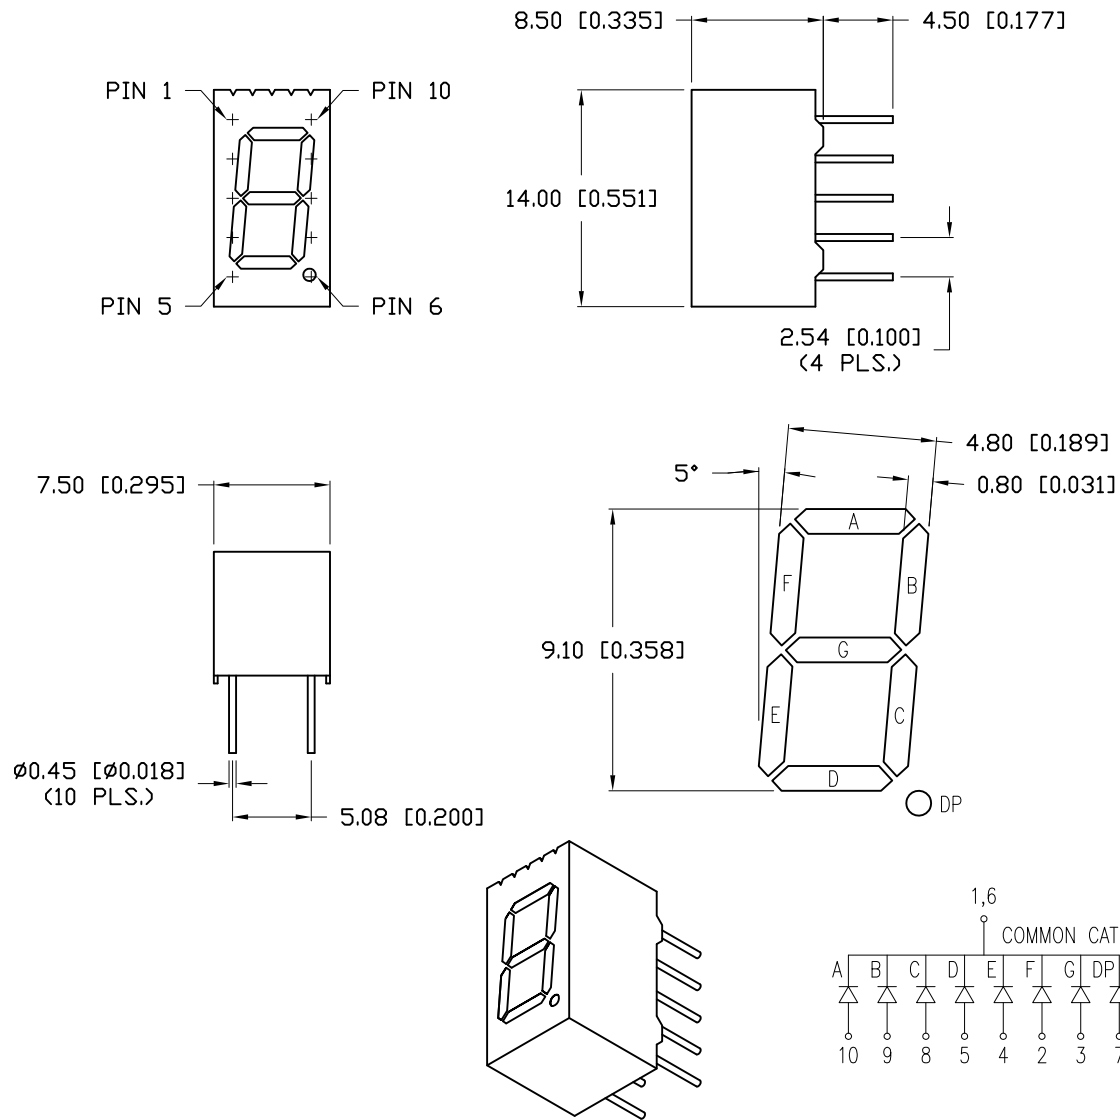

PART NUMBER	LDS-C322R1	REV.	D
DATE	E.C.N. NUMBER AND REVISION COMMENTS		REV.
08.31.93	REDRAWN.		A
11.09.98	E.C.N. #10BRDR.		B
03.23.03	E.C.N. #10BRDR. & REDRAWN.		C
03.21.13	E.C.N. #10BRDR. & REDRAWN.		D

[A]

ELECTRO-OPTICAL CHARACTERISTICS $T_A=25^\circ\text{C}$ $I_f=10\text{mA}$

PARAMETER	MIN	TYP	MAX	UNITS	TEST COND
PEAK WAVELENGTH		565		nm	
FORWARD VOLTAGE		2.2	2.6	V_f	
REVERSE VOLTAGE	5.0			V_r	$I_f=100\mu\text{A}$
AXIAL INTENSITY		2500		μcd	$I_f=10\text{mA}$
EMITTED COLOR:	GREEN				
FACE COLOR:	GRAY				
SEGMENT COLOR:	MILKY WHITE DIFFUSED				

LIMITS OF SAFE OPERATION AT 25°C PER DIE

PARAMETER	MAX	UNITS
PEAK FORWARD CURRENT*	150	mA
STEADY CURRENT	25	mA
POWER DISSIPATION	105	mW
DERATE FROM 25°C	-1.6	mW/°C
OPERATING, STORAGE TEMP.	-40 TO +85	°C
SOLDERING TEMP.	+260	°C
2.0mm FROM BODY		3 SEC. MAX